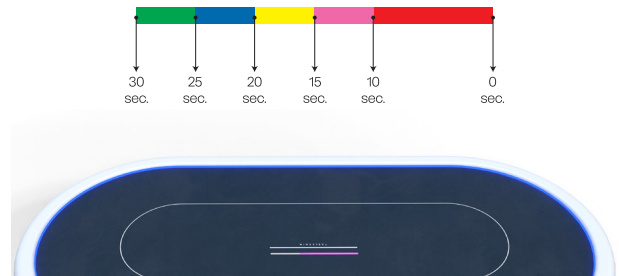

COVER

COVER B

Available in satin and black finish.
Dimensions: 12 x 2,5 cm

COVER C

Available in satin and black finish.
Dimensions: 10 x 2,5 cm

COVER D

Available in PVC and metal.
Dimensions: 17 x 10 x 3 cm

SWIPE

SWIPE

Swipe accessory for the table, is an optional with integrated cup holder, phone holder and USB plug.

TIMER LED

TIMER LED

LED timer for poker tables. It is possible to set 5 different times, 30;25;20;15 and 10 seconds.