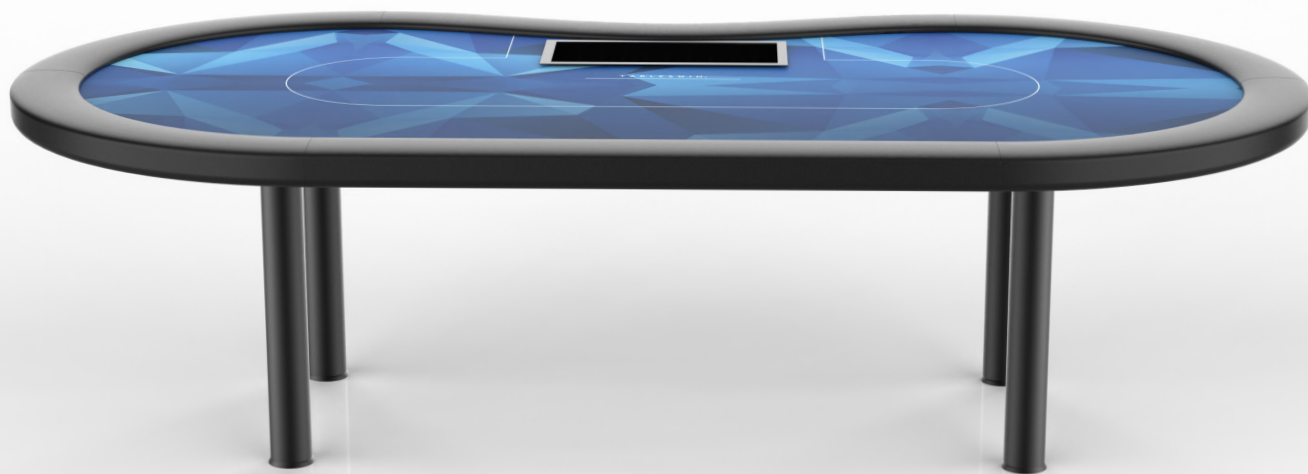

POKER DEPARTMENT

TABLESWIN.

TablesWin is a technologically advanced casino furniture brand at the cutting edge of design and manufacturing excellence. Created by the renowned Meneghetti Mobili interiors company, famous for its long-standing Bassano artisan joinery, TablesWin also draws upon decades of dedicated craftsmanship.

T A B L E S W I N .

POKER TABLES

PASSION

Dimensions: 240x124 cm

EPT TABLE

Dimensions: 240x124 cm

POWER

Dimensions: 270x134 cm

SWIPE

SWIPE

Swipe accessory for the table, is an optional with integrated cup holder, phone holder and USB plug.

TIMER LED

TIMER LED

LED timer for poker tables. It is possible to set 5 different times, 30;25;20;15 and 10 seconds.

PETAL CHAIR

Chair with plastic structure, upholstered seat and back, adjustable height.

INTERIOR DESIGN

INTERIOR DESIGN

We can create a unique and coherent environment, providing the entire decor of the poker rooms, including all the necessary furniture and accessories.