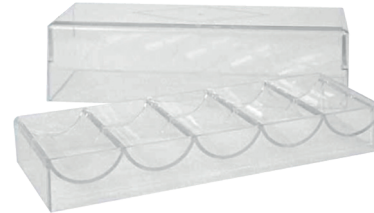

T A B L E S W I N .

POKER TABLES

PASSION

Dimensions: 240x124 cm

EPT TABLE

Dimensions: 240x124 cm

POWER

Dimensions: 270x134 cm

ACE

Dimensions: 280x 145 cm

FITTING

CHIPS

CERAMIC CUSTOMIZED CHIPS

40mm: the chip has a weight of 10 grams.

BUTTON DEALER

CUSTOMIZED BUTTON DEALER

Plexiglass customized dealer button.
Diameter: 8cm. Thickness: 0,8 cm.

CHIP TRAYS

OCTAGONAL CHIP TRAY

Acrylic chip tray with cover that can hold up to 100 chips.

CHIP TRAY 100

Acrylic chiptray for 100 pcs of 39mm chips. Chiptray complete with lid.

LED RGB

LED RGB

Led RGB lights, available on each table model.

CHIP TRAYS

METAL CHIP TRAY - 10 ROWS

Professional Metal Poker Chip Tray, 10 rows, available in black finish.

PLASTIC CHIP TRAY

Black plastic chip tray, 10 rows.