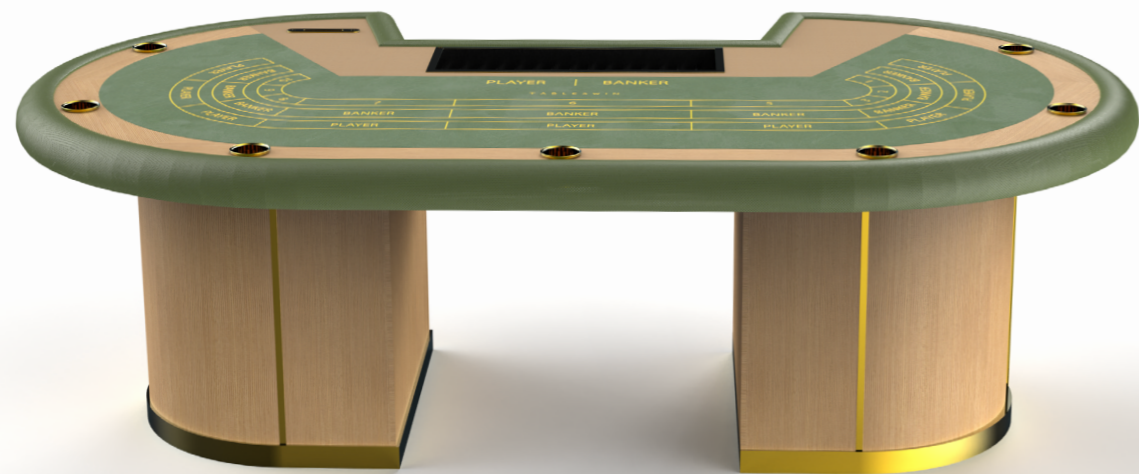

ROULETTE

Dimensions: 270x165x85cm

CARD TABLE

Dimensions: 200x135x96/74cm

BACCARAT

Dimensions: 245x155x74cm

Diamond Collection

The Diamond collection design was born from a new conception of casino tables. A strong impact line, which attracts and lightens as a precious jewel. The base has some details which reflects the light, creating a wonderful optical effect.

ROULETTE

Dimensions: 290x165x85cm

CARD TABLE

Dimensions: 220x135x96cm

BACCARAT

Dimensions: 260x155x74cm

Smart Collection

Smart, as the name itself expresses, is the collection designed to be essential, without sacrificing the aesthetic taste and functionality typical of Tableswin. Clean lines, refined materials and simple taste characterize this collection.

ROULETTE

Dimensions: 270x165x85cm

CARD TABLE

Dimensions: 200x135x96/74cm

BACCARAT

Dimensions: 245x155x74 cm

Venice Collection

The lagoon, the gondolas, the wood, the water, reflexes and warmth, sensations and emotions which propose themselves again through the new Venice collection. Thinking to the city of love, you can't forget about the lagoon pilings which are characteristics through the gondolier's canals.

ROULETTE

Dimensions: 290x165x85cm

CARD TABLE

Dimensions: 220x135x96/74cm

BACCARAT

Dimensions: 260x155x74 cm

HEADQUARTER

via Borgo Zucco 52
Tezze sul Brenta - 36056
Vicenza - Italy