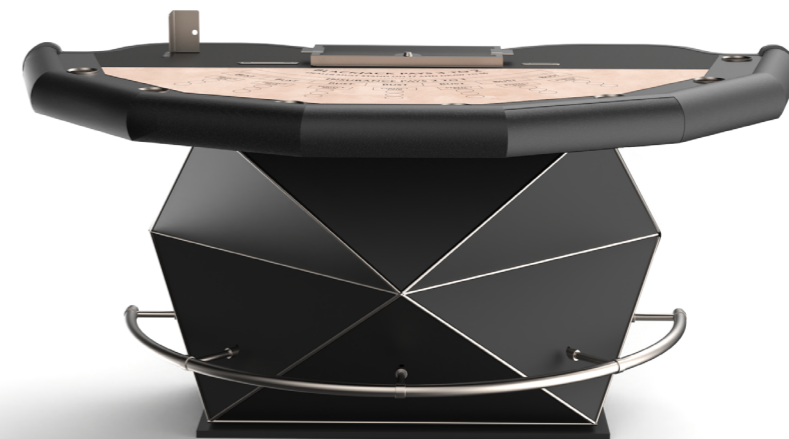

T A B L E S W I N .

Revolution Collection

Revolution is a collection of tables that are completely revolutionary compared to the classic game tables. Structure with metal profiles, modular panels, technical fabric, gaming felt restricted to the only playing area for considerable savings in replacement, small table size, and more! A new game concept by TablesWin.

ROULETTE

Dimensions: 270x165x85cm

CARD TABLE

Dimensions: 200x135x96/74cm

BACCARAT

Dimensions: 245x155x74cm

Diamond Collection

The Diamond collection design was born from a new conception of casino tables. A strong impact line, which attracts and lightens as a precious jewel. The base has some details which reflects the light, creating a wonderful optical effect.

ROULETTE

Dimensions: 290x165x85cm

CARD TABLE

Dimensions: 220x135x96cm

BACCARAT

Dimensions: 260x155x74cm

Smart Collection

Smart, as the name itself expresses, is the collection designed to be essential, without sacrificing the aesthetic taste and functionality typical of Tableswin. Clean lines, refined materials and simple taste characterize this collection.

ROULETTE

Dimensions: 270x165x85cm

CARD TABLE

Dimensions: 200x135x96/74cm

BACCARAT

Dimensions: 245x155x74 cm

Venice Collection

The lagoon, the gondolas, the wood, the water, reflexes and warmth, sensations and emotions which propose themselves again through the new Venice collection. Thinking to the city of love, you can't forget about the lagoon pilings which are characteristics through the gondolier's canals.