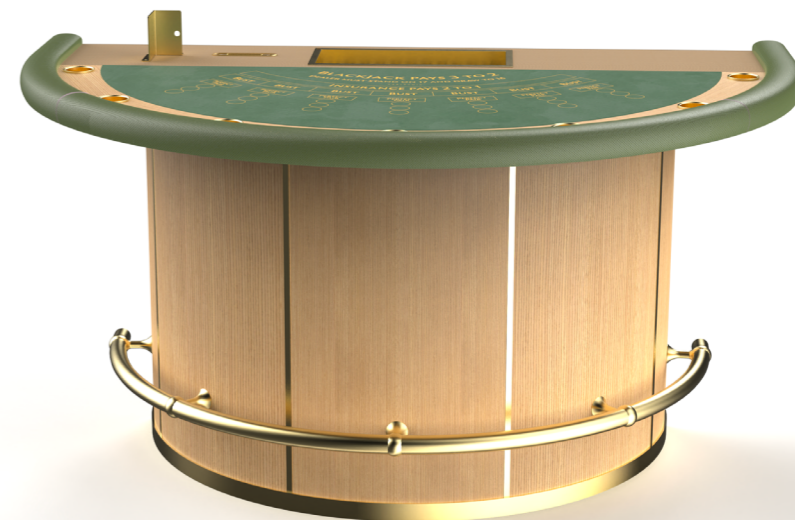

ROULETTE

Dimensions: 270x165x85cm

CARD TABLE

Dimensions: 200x135x96/74cm

BACCARAT

Dimensions: 245x155x74cm

Diamond Collection

The Diamond collection design was born from a new conception of casino tables. A strong impact line, which attracts and lightens as a precious jewel. The base has some details which reflects the light, creating a wonderful optical effect.

ROULETTE

Dimensions: 290x165x85cm

CARD TABLE

Dimensions: 220x135x96cm

BACCARAT

Dimensions: 260x155x74cm

Smart Collection

Smart, as the name itself expresses, is the collection designed to be essential, without sacrificing the aesthetic taste and functionality typical of Tableswin. Clean lines, refined materials and simple taste characterize this collection.

ROULETTE

Dimensions: 270x165x85cm

CARD TABLE

Dimensions: 200x135x96/74cm

BACCARAT

Dimensions: 245x155x74 cm

Venice Collection

The lagoon, the gondolas, the wood, the water, reflexes and warmth, sensations and emotions which propose themselves again through the new Venice collection. Thinking to the city of love, you can't forget about the lagoon pilings which are characteristics through the gondolier's canals.

ROULETTE

Dimensions: 290x165x85cm

CARD TABLE

Dimensions: 220x135x96/74cm

BACCARAT

Dimensions: 260x155x74 cm

HEADQUARTER

via Borgo Zucco 52
Tezze sul Brenta - 36056
Vicenza - Italy