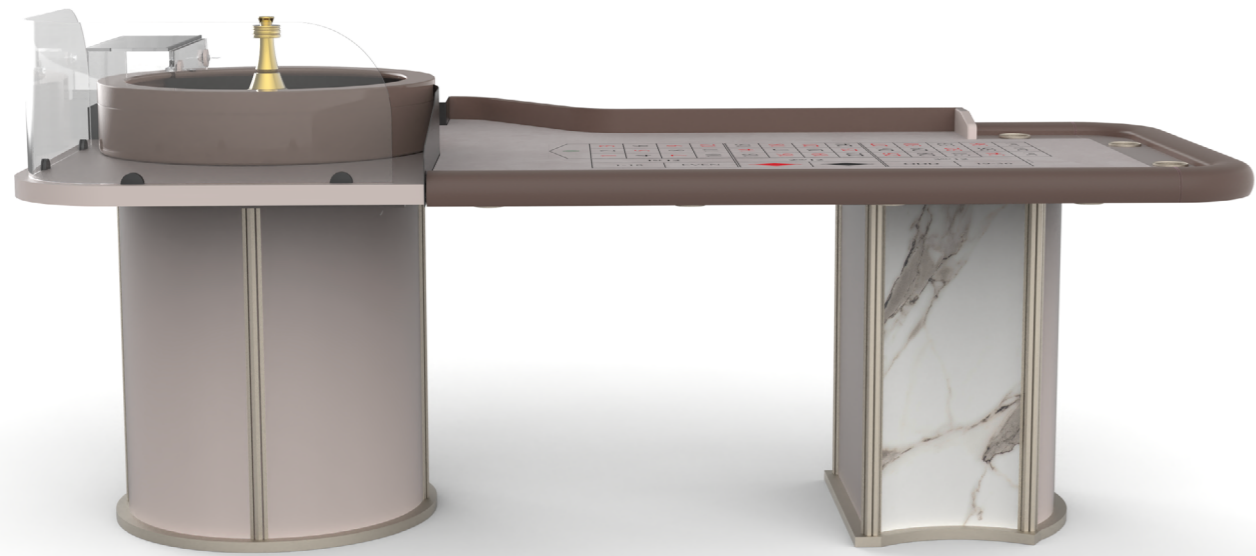

GAMING TABLES

TABLESWIN.

TablesWin is a technologically advanced casino furniture brand at the cutting edge of design and manufacturing excellence. Created by the renowned Meneghetti Mobili interiors company, famous for its long-standing Bassano artisan joinery, Tableswin also draws upon decades of dedicated craftsmanship.

T A B L E S W I N .

Revolution Collection

Revolution is a collection of tables that are completely revolutionary compared to the classic game tables. Structure with metal profiles, modular panels, technical fabric, gaming felt restricted to the only playing area for considerable savings in replacement, small table size, and more! A new game concept by TablesWin.

ROULETTE

Dimensions: 270x165x85cm

CARD TABLE

Dimensions: 200x135x96/74cm

BACCARAT

Dimensions: 245x155x74cm

Diamond Collection

The Diamond collection design was born from a new conception of casino tables. A strong impact line, which attracts and lightens as a precious jewel. The base has some details which reflects the light, creating a wonderful optical effect.

ROULETTE

Dimensions: 290x165x85cm

CARD TABLE

Dimensions: 220x135x96cm

BACCARAT

Dimensions: 260x155x74cm

Smart Collection

Smart, as the name itself expresses, is the collection designed to be essential, without sacrificing the aesthetic taste and functionality typical of Tableswin. Clean lines, refined materials and simple taste characterize this collection.