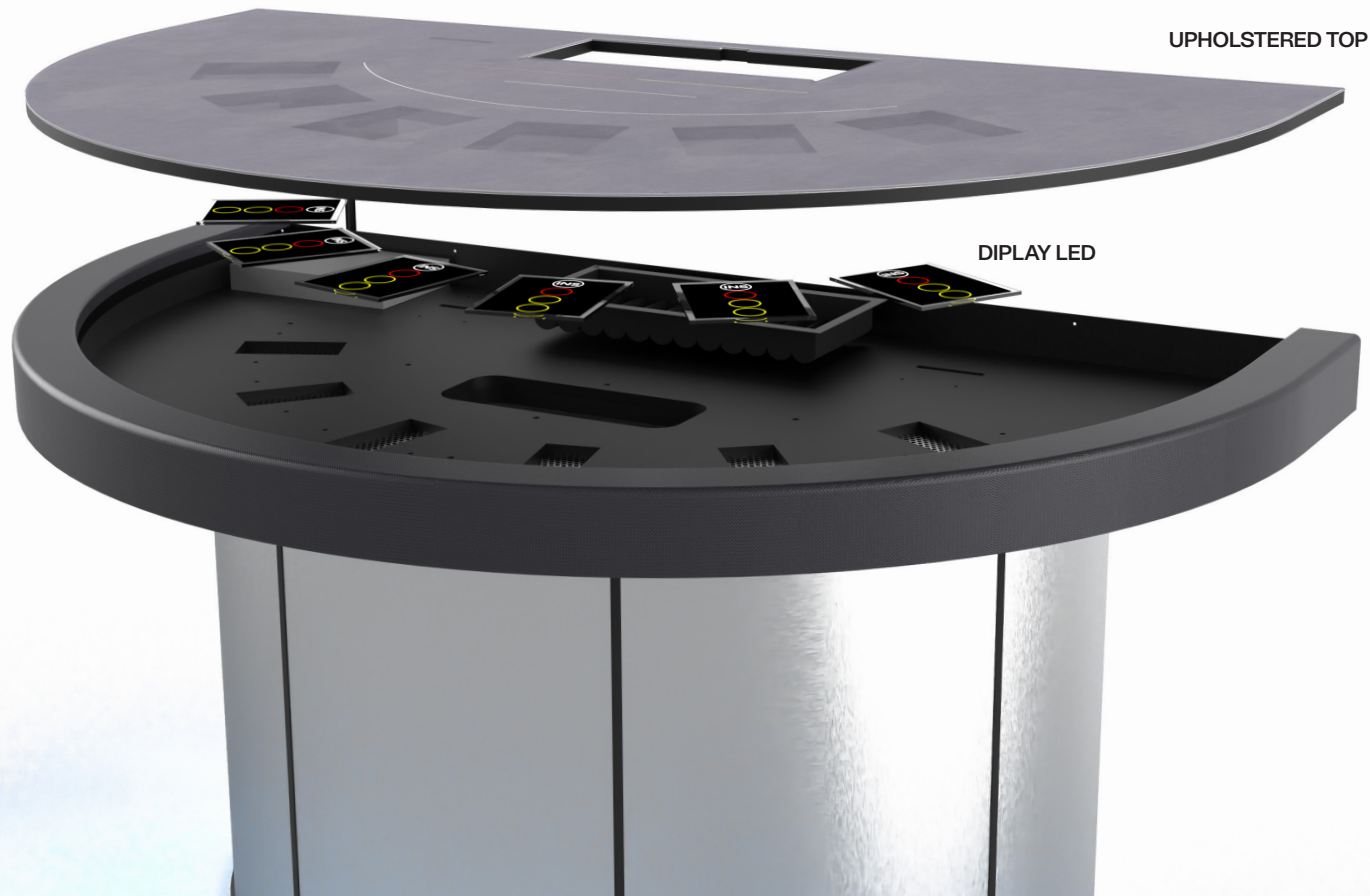

T A B L E S W I N .

Molt Table

The MOLT table will offer you a new and unique gaming experience in one table top. The interactive gaming surface allows you to change the game at the push of a button without the need to change the layout. Make the most of your casino's potential. No more need to dedicate one game to each table, with the MOLT top you can have all the games you want in the same space.

Change the game when you want to, not the table!

TABLESWIN
MIN:10 MAX:100
PUNTO BANCO
Egalite 8-1
MOLT

Table Structure

Indispensable Comfort

In the Dealer's and player's playing area you will find a soft sponge with playing cloth. All essential comforts are provided.

Remote Control Display

LED display delivers craps and clear resolution

Card Recognition

Select games using the app

Player-Friendly Ergonomic Design

The same footprint as a standard card table MOLT delivers a complete gaming experience without any compromise.