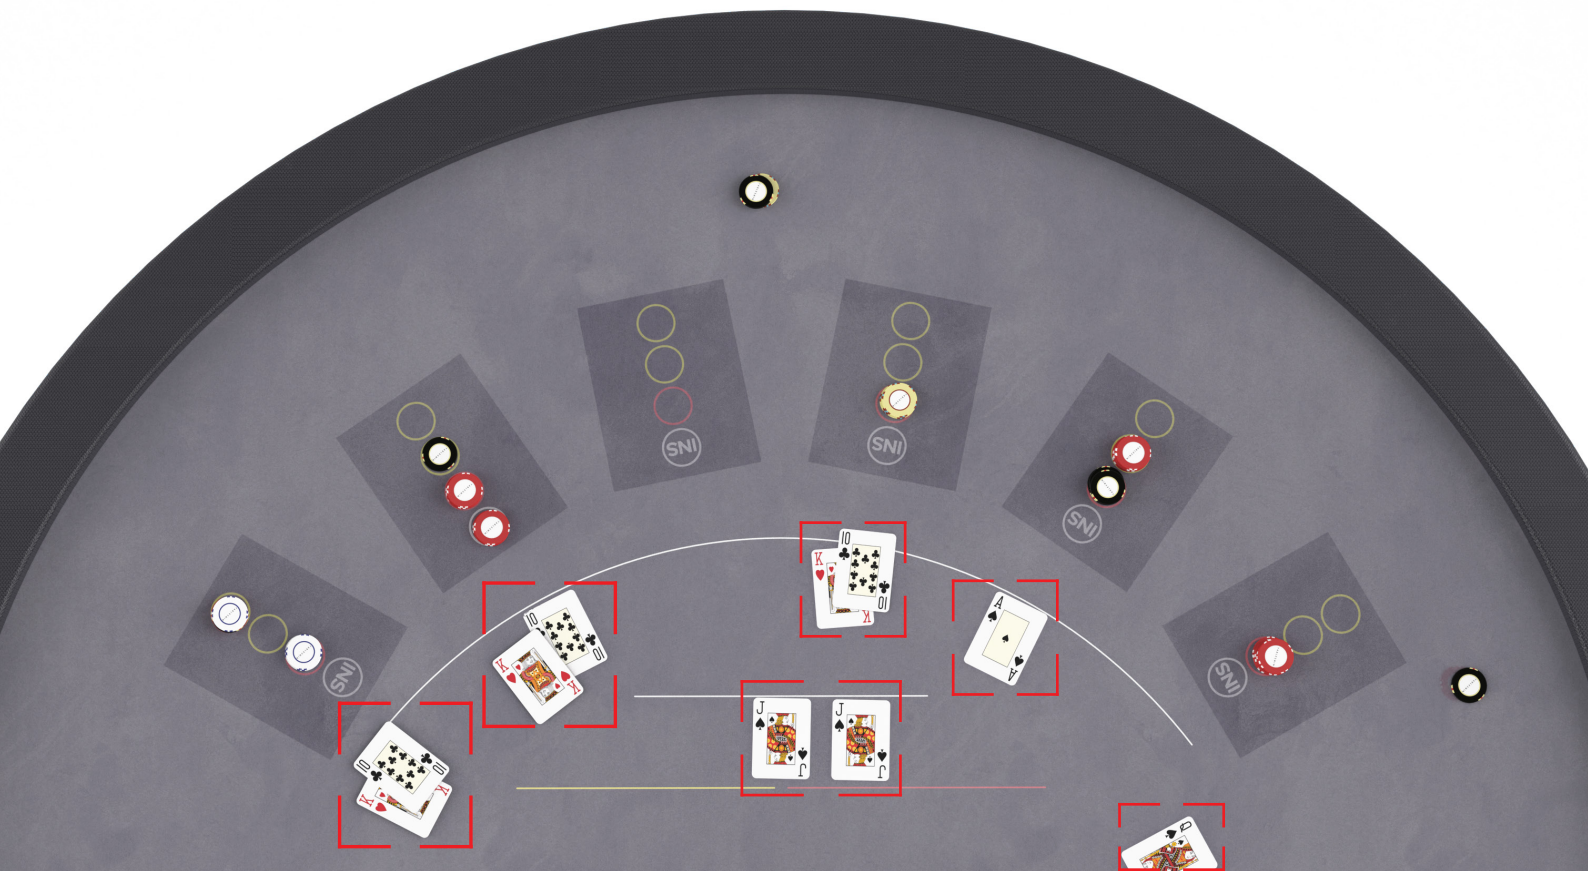

T A B L E S W I N .

Molt Table

The MOLT table will offer you a new and unique gaming experience in one table top. The interactive gaming surface allows you to change the game at the push of a button without the need to change the layout. Make the most of your casino's potential. No more need to dedicate one game to each table, with the MOLT top you can have all the games you want in the same space.

Change the game when you want to, not the table!

TABLESWIN
MIN:10 MAX:100
PUNTO BANCO
Egalite 8-1
MOLT

Table Structure

Indispensable Comfort

In the Dealer's and player's playing area you will find a soft sponge with playing cloth. All essential comforts are provided.

Remote Control Display

LED display delivers craps and clear resolution

Card Recognition

Select games using the app

Player-Friendly Ergonomic Design

The same footprint as a standard card table MOLT delivers a complete gaming experience without any compromise.

Clear Visualization Of The Rules

Additional monitor to display game rules and to see what type of game was chosen at that time.

HEADQUARTER

via Borgo Zucco 52
Tezze sul Brenta - 36056
Vicenza - Italy

CONTACTS