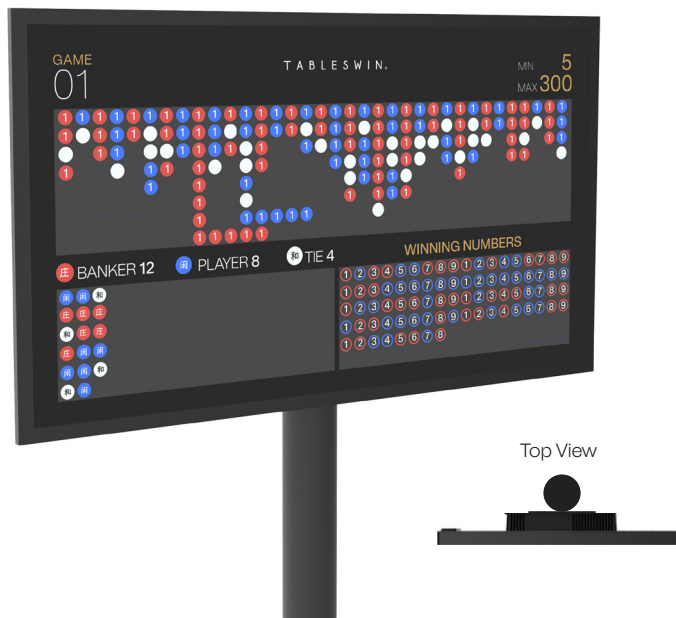

MONITOR WINSCREEN™ FOR ROULETTE

Winscreen™ display system is the icing on the cake which allows you on roulette table to show results, statistics and promotional material in HD. Tableswin roulette wheel and any other 3rd party wheels could send the data via camera, embedded sensors or on rim sensors. Also there is the keypad option, for manual entry data as min/ max. Winscreen is fully customizable in a wide range of layout as customized advertising and video animation.

NUMBER LISTING

Shows the last winning numbers.

**CASINO LOGO**

The casino's logo and colors can be integrated into the display to enhance brand identity.

TABLE NUMBER

Shows the table number.

VIDEO ANIMATION

25

35

11

TRIPLE WIN
21 2 25 10

COLD NUMBERS
22 11 29 3 10

HOT NUMBERS
7 33 18 25 3

19
12

11

9 16 22 4 12

MONITOR WINSCREEN™ LITE FOR BACCARAT

Winscreen™ Lite for baccarat, same software and functionality of Winscreen™ base but in lite version with 19" monitor.

Features:

- Frameless
- Reduced Width
- Single or dual sided
- 19"
- Portrait or Landscape
- Graphic layout completely customizable
- Optional camera for winning numbers (Roulette)