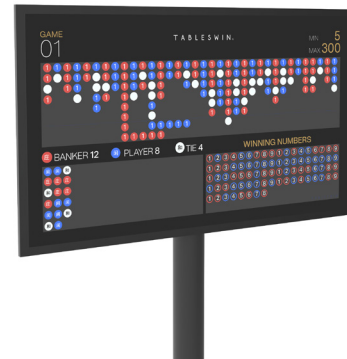

SOFTWARE WINSCREEN™

Winscreen™ interactive displays bring the excitement of multimedia broadcasting to the casino floor. Sited at the table, Winscreen™ shows game results as they happen, broadcasts promotional messages and delivers customer service information including table limits, game rules, paytables, progressive jackpots and service call features.

These high-definition screens help attract players to the table, can offer guidance to novice gamers, and enhance the thrill of the casino for guests throughout the room, as well as provide a valuable advertising revenue stream.

The highly flexible front-end software allows a Winscreen to host multiple games, each with fully customisable screen layouts rather than generic presets.