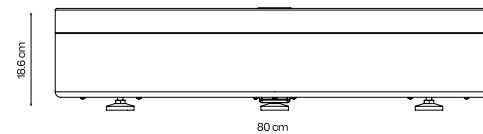

### Features:

- Available in an extensive range of colours and finishes
- In-rim sensors for winning number integration display
- Patented Light Illumination of the turret - Game Status®

Dimensions: D80 cm H 18.6 cm (no turret) - D 31.5 H 7.3 inches