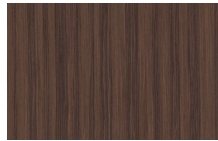

#### AVAILABLE FINISHES

Brass

Chrome

Black RAL 9005

AVAILABLE FINISHES (Glossy or Matt):

RAL

AVAILABLE FINISHES

Standard Black RAL 9005

All RAL Colors

AVAILABLE FINISHES (Glossy or Matt):

RAL

Mahogany

Indian Rosewood

Oak

Macassar Ebony

Maple