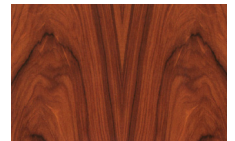

Santos Rosewood