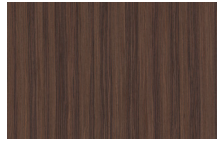

# CUSTOMIZATION

ARTIC  
Made in plexiglas.

SHARD  
Available in brass,  
chrome and black finish.

AVAILABLE FINISHES (Glossy or Matt):

RAL

Mahogany

IndianRosewood

Oak

Chrome

Black

AVAILABLE FINISHES

Black

Green

Red

Standard