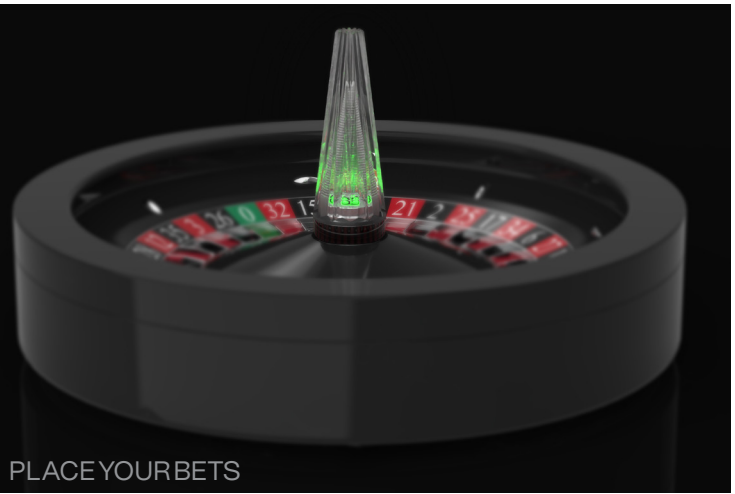

PLACE YOUR BETS

GAME STATUS®

Patented Light Illumination of the turret. By choosing an Orion or Artic turret you can easily identify the status of the game thanks to the color indicating "Place your Bets", "No More Bets" and "Winning Number".

ARTIC