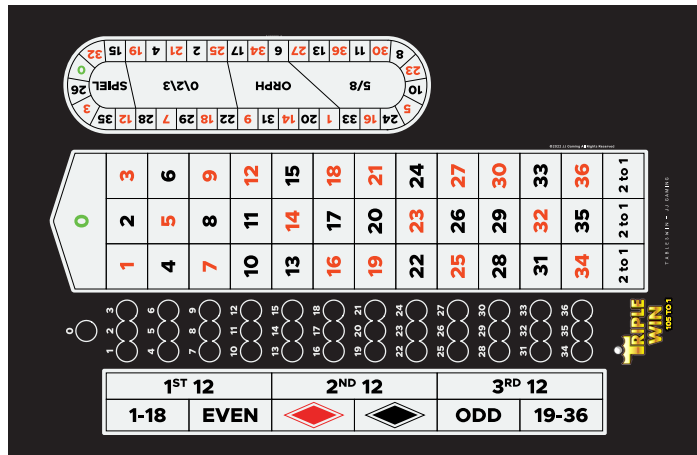

LAYOUT

To allow an additional bet (TripleWin bet), the playing layout has an additional betting field, the TripleWin grid, consisting of 37/38 well-defined and identifiable spaces, where to place the chips.

To place the TripleWin bet it is necessary to place the bet in the new playing field in one of the 37/38 circular spaces which corresponds to the 37/38 numbers of the cylinder.

The TripleWin bet will be considered a winner only when the ball finishes its run in the central corridor corresponding to the winning number and the stake will be paid 105 times.

LAYOUT 1