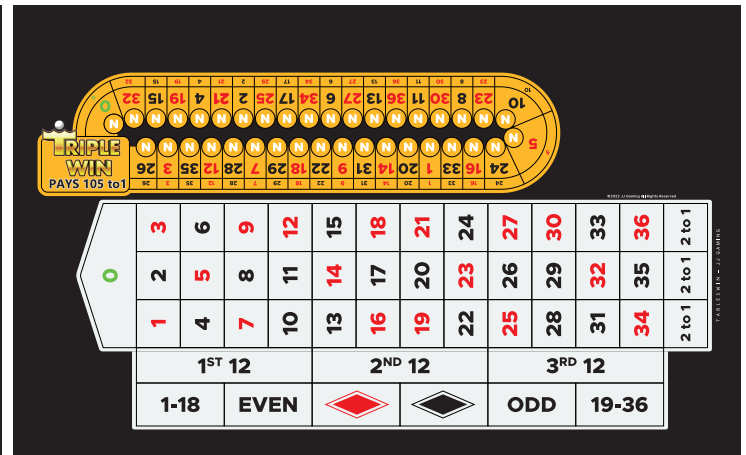

LAYOUT

To allow an additional bet (TripleWin bet), the playing layout has an additional betting field, the TripleWin grid, consisting of 37/38 well-defined and identifiable spaces, where to place the chips.

To place the TripleWin bet it is necessary to place the bet in the new playing field in one of the 37/38 circular spaces which corresponds to the 37/38 numbers of the cylinder.

The TripleWin bet will be considered a winner only when the ball finishes its run in the central corridor corresponding to the winning number and the stake will be paid 105 times.

LAYOUT 2