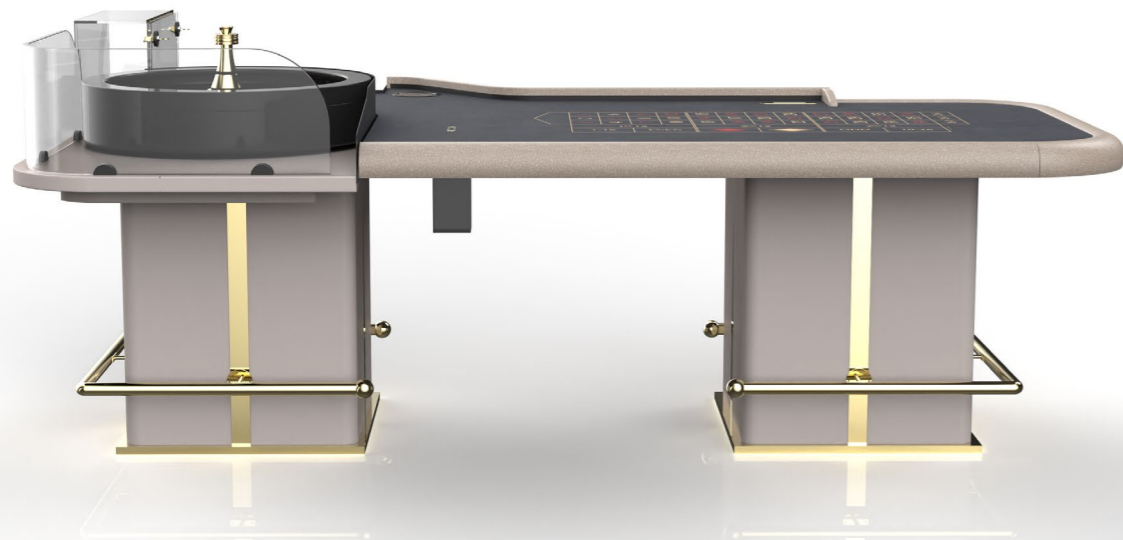

ROULETTE

Dimensions: 290x165x85cm

CARD TABLE

Dimensions: 220x135x96/74cm

BACCARAT

Dimensions: 260x155x74cm

Diamond Collection

The Diamond collection design was born from a new conception of casino tables. A strong impact line, which attracts and lightens as a precious jewel. The base has some details which reflect the light, creating a wonderful optical effect.

ROULETTE

Dimensions: 290x165x85cm

CARD TABLE

Dimensions: 220x135x96cm

BACCARAT

Dimensions: 260x155x74cm

Smart Collection

Smart, as the name itself expresses, is the collection designed to be essential, without sacrificing the aesthetic taste and functionality typical of Tableswin. Clean lines, refined materials and simple taste characterize this collection.

ROULETTE

Dimensions: 290x165x85cm

CARD TABLE

Dimensions: 220x135x96/74cm

BACCARAT

Dimensions: 260x155x74 cm

Venice Collection

The lagoon, the gondolas, the wood, the water, reflexes and warmth, sensations and emotions which propose themselves again through the new Venice collection. Thinking to the city of love, you can't forget about the lagoon pilings which are characteristics through the gondolier's canals.

ROULETTE

Dimensions: 290x165x85cm

CARD TABLE

Dimensions: 220x135x96/74cm

BACCARAT

Dimensions: 260x155x74 cm

HEADQUARTER

via Borgo Zucco 52
Tezze sul Brenta - 36056
Vicenza - Italy