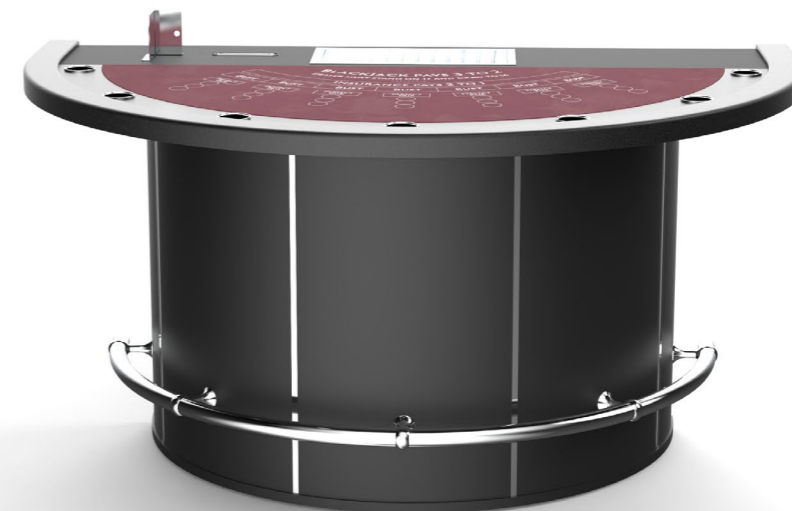

ROULETTE

Dimensions: 290x165x85cm

CARD TABLE

Dimensions: 220x135x96/74cm

BACCARAT

Dimensions: 260x155x74cm

Diamond Collection

The Diamond collection design was born from a new conception of casino tables. A strong impact line, which attracts and lightens as a precious jewel. The base has some details which reflect the light, creating a wonderful optical effect.

ROULETTE

Dimensions: 290x165x85cm

CARD TABLE

Dimensions: 220x135x96cm

BACCARAT

Dimensions: 260x155x74cm

Smart Collection

Smart, as the name itself expresses, is the collection designed to be essential, without sacrificing the aesthetic taste and functionality typical of Tableswin. Clean lines, refined materials and simple taste characterize this collection.

ROULETTE

Dimensions: 290x165x85cm

CARD TABLE

Dimensions: 220x135x96/74cm

BACCARAT

Dimensions: 260x155x74 cm

Venice Collection

The lagoon, the gondolas, the wood, the water, reflexes and warmth, sensations and emotions which propose themselves again through the new Venice collection. Thinking to the city of love, you can't forget about the lagoon pilings which are characteristics through the gondolier's canals.

ROULETTE

Dimensions: 290x165x85cm

CARD TABLE

Dimensions: 220x135x96/74cm

BACCARAT

Dimensions: 260x155x74 cm

HEADQUARTER

via Borgo Zucco 52
Tezze sul Brenta - 36056
Vicenza - Italy