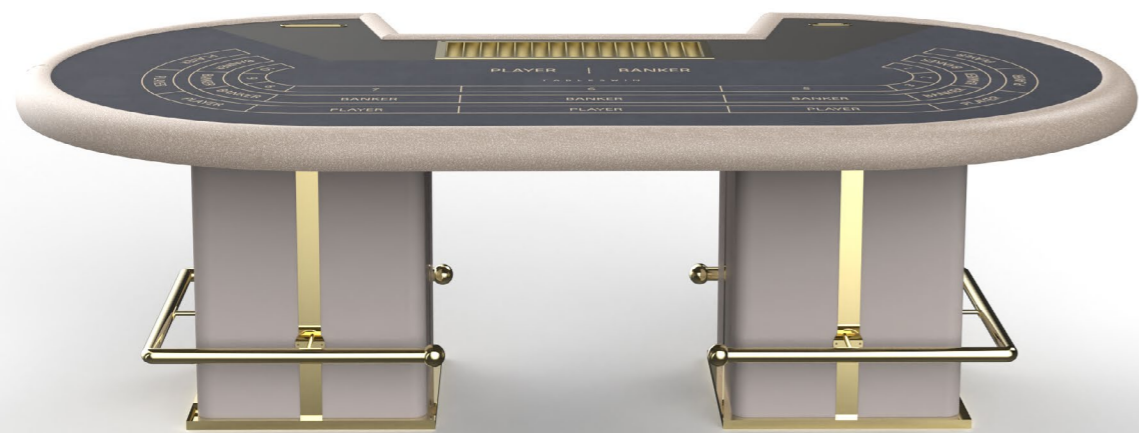

ROULETTE

Dimensions: 290x165x85cm

CARD TABLE

Dimensions: 220x135x96/74cm

BACCARAT

Dimensions: 260x155x74cm

Diamond Collection

The Diamond collection design was born from a new conception of casino tables. A strong impact line, which attracts and lightens as a precious jewel. The base has some details which reflect the light, creating a wonderful optical effect.

ROULETTE

Dimensions: 290x165x85cm

CARD TABLE

Dimensions: 220x135x96cm

BACCARAT

Dimensions: 260x155x74cm

Smart Collection

Smart, as the name itself expresses, is the collection designed to be essential, without sacrificing the aesthetic taste and functionality typical of Tableswin. Clean lines, refined materials and simple taste characterize this collection.

ROULETTE

Dimensions: 290x165x85cm

CARD TABLE

Dimensions: 220x135x96/74cm

BACCARAT

Dimensions: 260x155x74 cm

Venice Collection

The lagoon, the gondolas, the wood, the water, reflexes and warmth, sensations and emotions which propose themselves again through the new Venice collection. Thinking to the city of love, you can't forget about the lagoon pilings which are characteristics through the gondolier's canals.

ROULETTE

Dimensions: 290x165x85cm

CARD TABLE

Dimensions: 220x135x96/74cm

BACCARAT

Dimensions: 260x155x74 cm

HEADQUARTER

via Borgo Zucco 52
Tezze sul Brenta - 36056
Vicenza - Italy