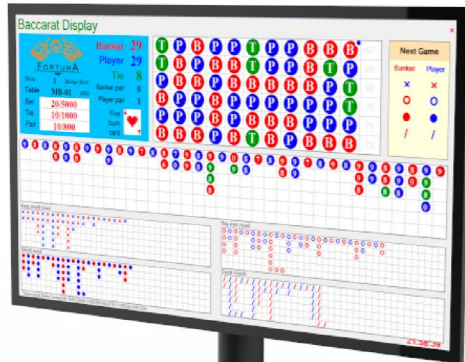

- Tableswin wheels (via in-rim sensors or camera)
- 3rd party wheels (via camera, sensors or on rim reader head)
- Manual input (by keypad)

**MIN/MAX**  
 Betting limits can be preloaded into the display, allowing the dealer to quickly change payable when necessary.

**NUMBER LISTING**  
 Shows the last winning numbers.

**CASINO LOGO**  
 The casino's logo and colors can be integrated into the display to enhance brand identity.

**TABLE NUMBER**  
 Shows the table number.

**VIDEO ANIMATION**  
 Shows the winning number.

**HOT/COOL NUMBERS**  
 Shows the last hot and cool numbers calculated on the last 300 games.

# MONITOR WINSCREEN™ LITE FOR BACCARAT

Winscreen™ Lite for baccarat, same software and functionality of Winscreen™ base but in lite version with 19" monitor.

Top View