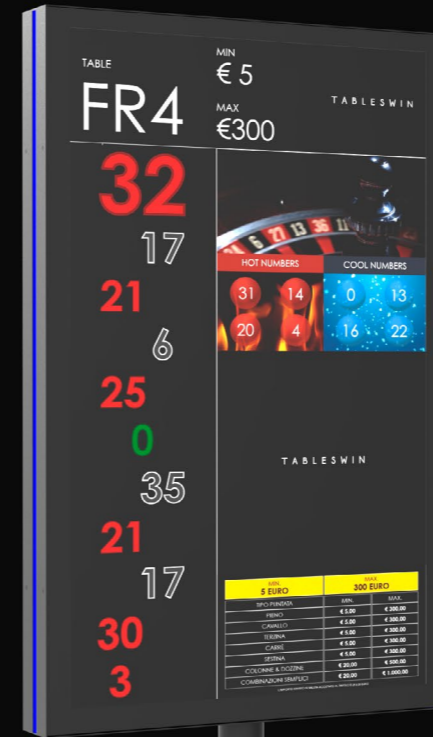

MONITOR WINSCREEN™ LITE FOR BACCARAT

Winscreen™ Lite for baccarat, same software and functionality of Winscreen™ base but in lite version with 19" monitor.

Features:

- Frameless
- Reduced Width
- Single or dual sided
- 27"
- Portrait or Landscape
- Graphic layout completely customizable
- Optional camera for winning numbers (Roulette)

Keypad