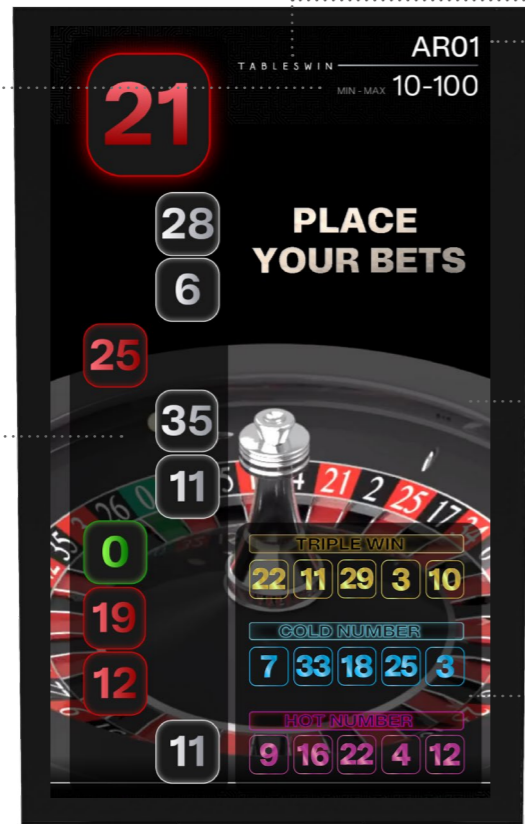

## MONITOR WINSCREEN™ LITE FOR ROULETTE

Winscreen 27" Lite demarcates your vision with an almost borderless screen. The stunning 27-inch flatbed switching screen not only offers QHD sharpness and factory calibrated color accuracy, but also maximizes your view thanks to its nearly borderless 4-sided design. Width: 47 mm. It can be single side or double sided.

### Features:

- Frameless
- Reduced Width
- Single or dual sided
- 27"
- Portrait
- Graphic layout completely customizable
- Optional camera for winning numbers (Roulette)

Camera Option

Keypad

Winscreen LITE works with:

- Tableswin wheels (via in-rim sensors or camera)
- 3rd party wheels (via camera, sensors or on rim reader head)
- Manual input (by keypad)

**MIN/MAX**  
 Betting limits can be preloaded into the display, allowing the dealer to quickly change payable when necessary.

**NUMBER LISTING**  
 Shows the last winning numbers.

**CASINO LOGO**  
 The casino's logo and colors can be integrated into the display to enhance brand identity.

**TABLE NUMBER**  
 Shows the table number.