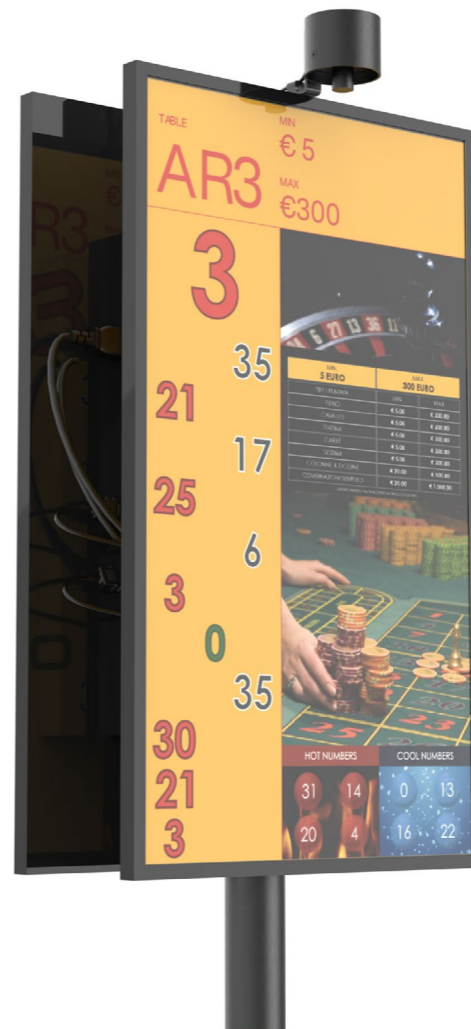

SOFTWARE WINSCREEN™

Winscreen™ interactive displays bring the excitement of multimedia broadcasting to the casino floor. Sited at the table, Winscreen™ shows game results as they happen, broadcasts promotional messages and delivers customer service information including table limits, game rules, paytables, progressive jackpots and service call features.

These high-definition screens help attract players to the table, can offer guidance to novice gamers, and enhance the thrill of the casino for guests throughout the room, as well as provide a valuable advertising revenue stream.

The highly flexible front-end software allows a Winscreen to host multiple games, each with fully customisable screen layouts rather than generic presets.

TABLESWIN WHEEL PERFORMANCE

Thanks to Tableswin Wheel Performance, the operator can easily keep an eye on the progress of one or more wheels in real time. The information collected relates to the number of spins, the history of the winning numbers and many other useful information for the operator to understand if there are any malfunctions. All these data are expressed through easy-to-understand graphs and can also be exported to be used in the best possible way by the Casino for any analysis.