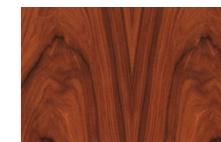

Brass

Chrome

Black RAL 9005

AVAILABLE FINISHES (Glossy or Matt):

Black RAL 9005

Mahogany

Indian Rosewood

Macassar Ebony

Maple

Walnut Burl

Burr Elm

Santos Rosewood

AVAILABLE FINISHES

Standard Black RAL 9005

All RAL Colors

AVAILABLE FINISHES (Glossy or Matt):