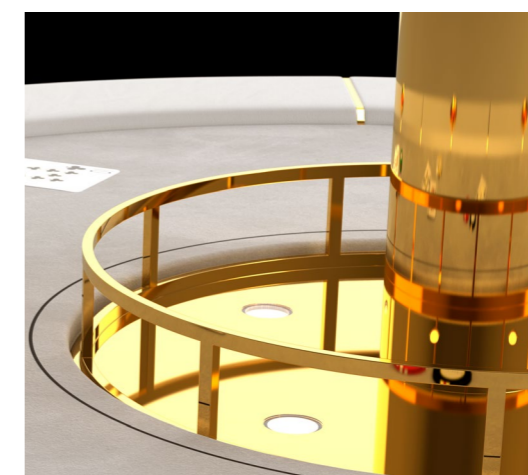

Bar Option

Motorized bar shelf with LED illumination.