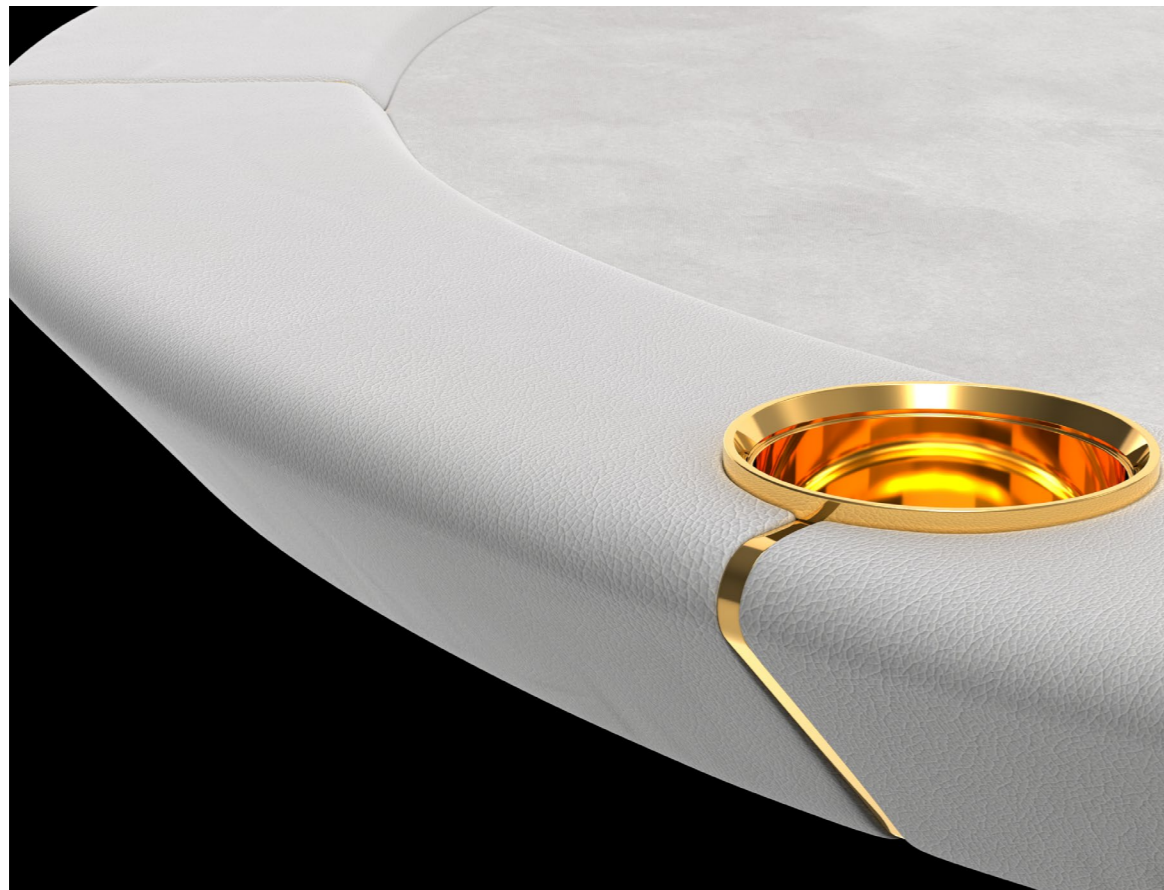

Ante

Dimension:
D 121,5 x H 74 cm (Bar closed)
L 47,83 x H 29,13 inches