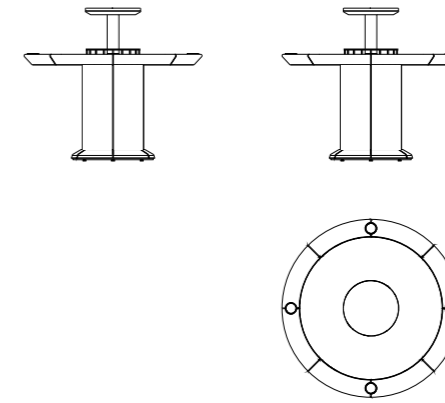

### HOME GAMING

Ante

Dimension:  
D 121,5 x H 74 cm (Bar closed)  
L 47,83 x H 29,13 inches

# Accessories

**PVC Cards**

Customizable PVC Casino Cards.  
Dimension: 6,4 x 8,8 cm.

**Drink Holder**

Made in metal.  
Diameter 8 cm.

**Felt Brush**

Brush for the cleaning of the gaming felt.

**Button Dealer**