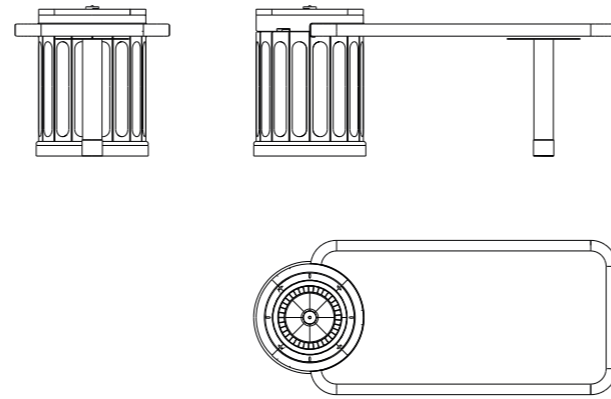

## ERGONOMIC FEATURES, FOR PLAYERS

Modeled on professionally tested ergonomic design guidelines to ensure the ultimate in comfort and performance, every aspect of a Tableswin table is carefully considered - from height adjustable supports to perfectly proportioned volumes, no detail is superfluous.

HOME GAMING

TABLESWIN.

Colonne

Dimension:  
L 225 x W 90 x H 80 cm  
L 88,58 x W 37,40 x H 31,50 inches

Carré

Dimension:  
L 225 x W 90 x H 80 cm  
L 88,58 x W 37,40 x H 31,50 inches

Cheval

Dimension:  
L 225 x W 90 x H 80 cm  
L 88,58 x W 37,40 x H 31,50 inches