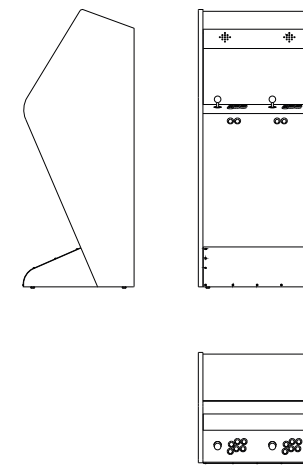

HOME GAMING

Grind

Dimension:
L 64 x W 60 x H 150 cm
L 25,20 x W 23,62 x H 59,05 inches

Rank

Dimension:
L 70 x W 60 x H 150 cm
L 27,56 x W 23,62 x H 59,05 inches

Grind

Rank

Available Finishes