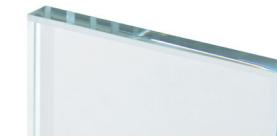

RAL (Polished or Matt - any colour)

GLASS

Float

Extra-clear

Dark Smoked

HEADQUARTER

Tableswin Srl
via Borgo Zucco, 52
Tezze sul Brenta (VI)
36056
Italy

CONTACTS