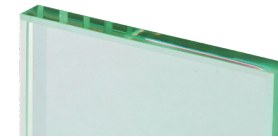

RAL (Polished or Matt - any colour)

GLASS

Float

Extra-clear

Dark Smoked

HEADQUARTER

Tableswin Srl
via Borgo Zucco, 52
Tezze sul Brenta (VI)
36056
Italy

CONTACTS