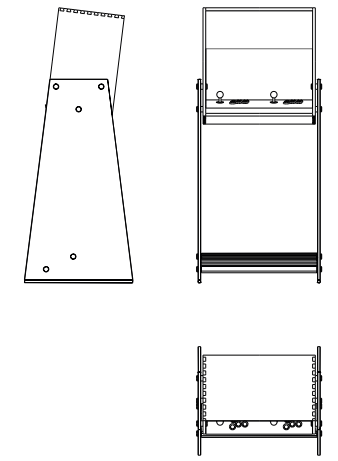

HOME GAMING

Grind

Dimension:
L 64 x W 60 x H 150 cm
L 25,20 x W 23,62 x H 59,05 inches

Rank

Dimension:
L 70 x W 60 x H 150 cm
L 27,56 x W 23,62 x H 59,05 inches

Grind

Rank

Available Finishes