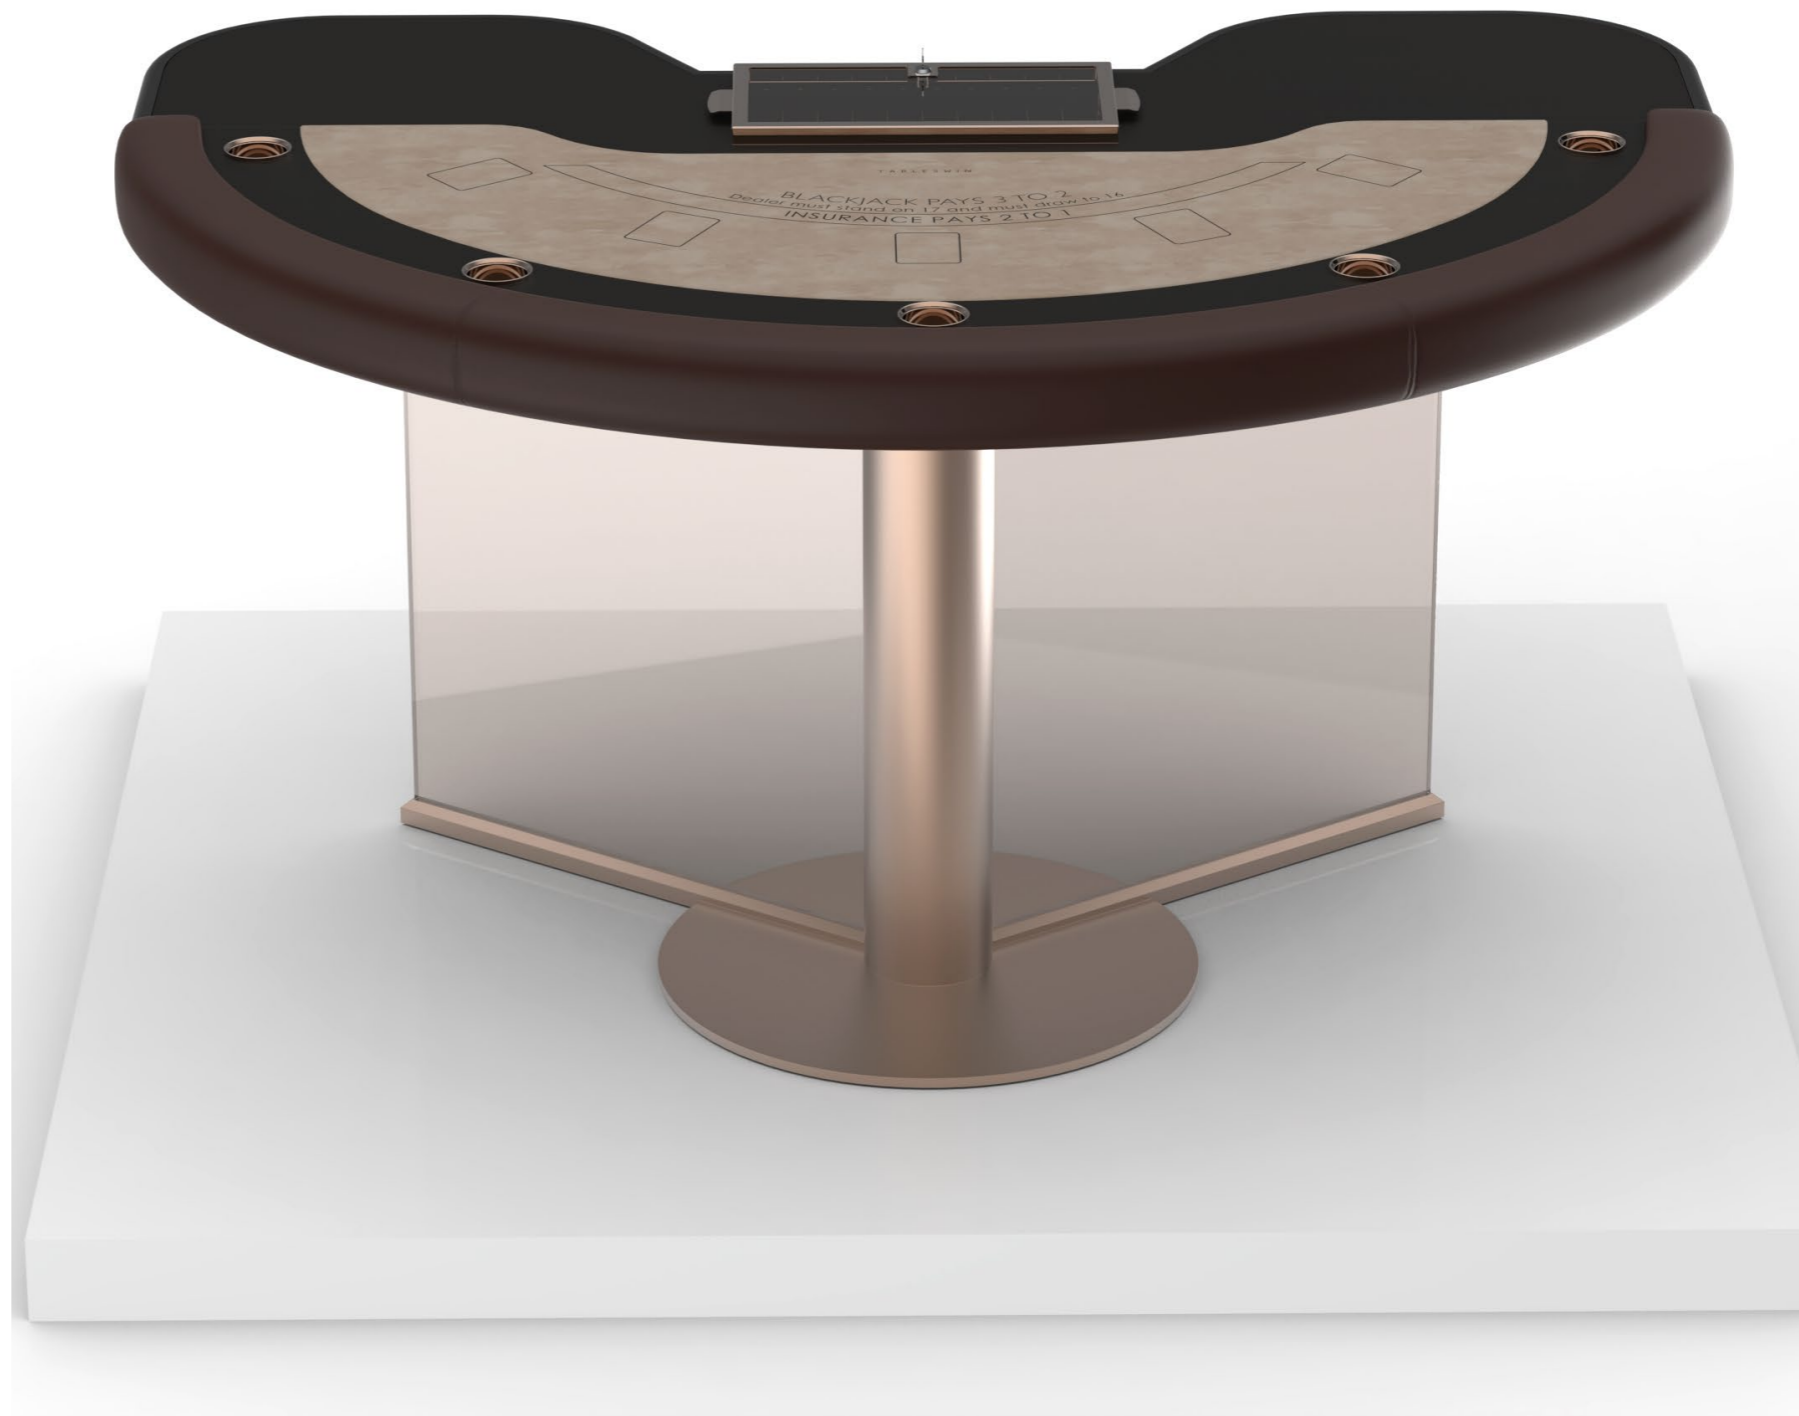

HOME GAMING
BLACKJACK

Blackjack

Blackjack

Designed to take on the dealer with the confidence of naturally superior players, the Tableswin Blackjack series adds the ace to any 10 point card.

SIGNATURE ACCESSORIES

Fully customizable, pro quality microfiber felt, cards and ceramic chips make sure that Natural 21 offers exclusive signature style.

CRAFTED COMFORT

Designed to enhance both the table's luxury aesthetic and rigorously tested ergonomic features, soft padded leather arm rails and inset drink holders ensure superior comfort, hand after hand.

SMART & SECURE

Never one to bank its options, the built-in metal chip & card distributor guarantees a smart scure and flawlessly smooth gaming experience.

CUTTING-EDGE SUPPORT

Adding a cutting-edge feel to the bold design, split steel & glass supports and smart gaming tech enhance the table's crafted allure with sleek, performance-oriented style.

HOME GAMING

Natural 21

Dimension:
L 188 x W 122 x H 94 cm
L 74 x W 48 x 37 inches

Natural 21

Accessories

PVC Cards

Customizable PVC Casino Cards.
Dimension: 6,4 x 8,8 cm.

Drink Holder