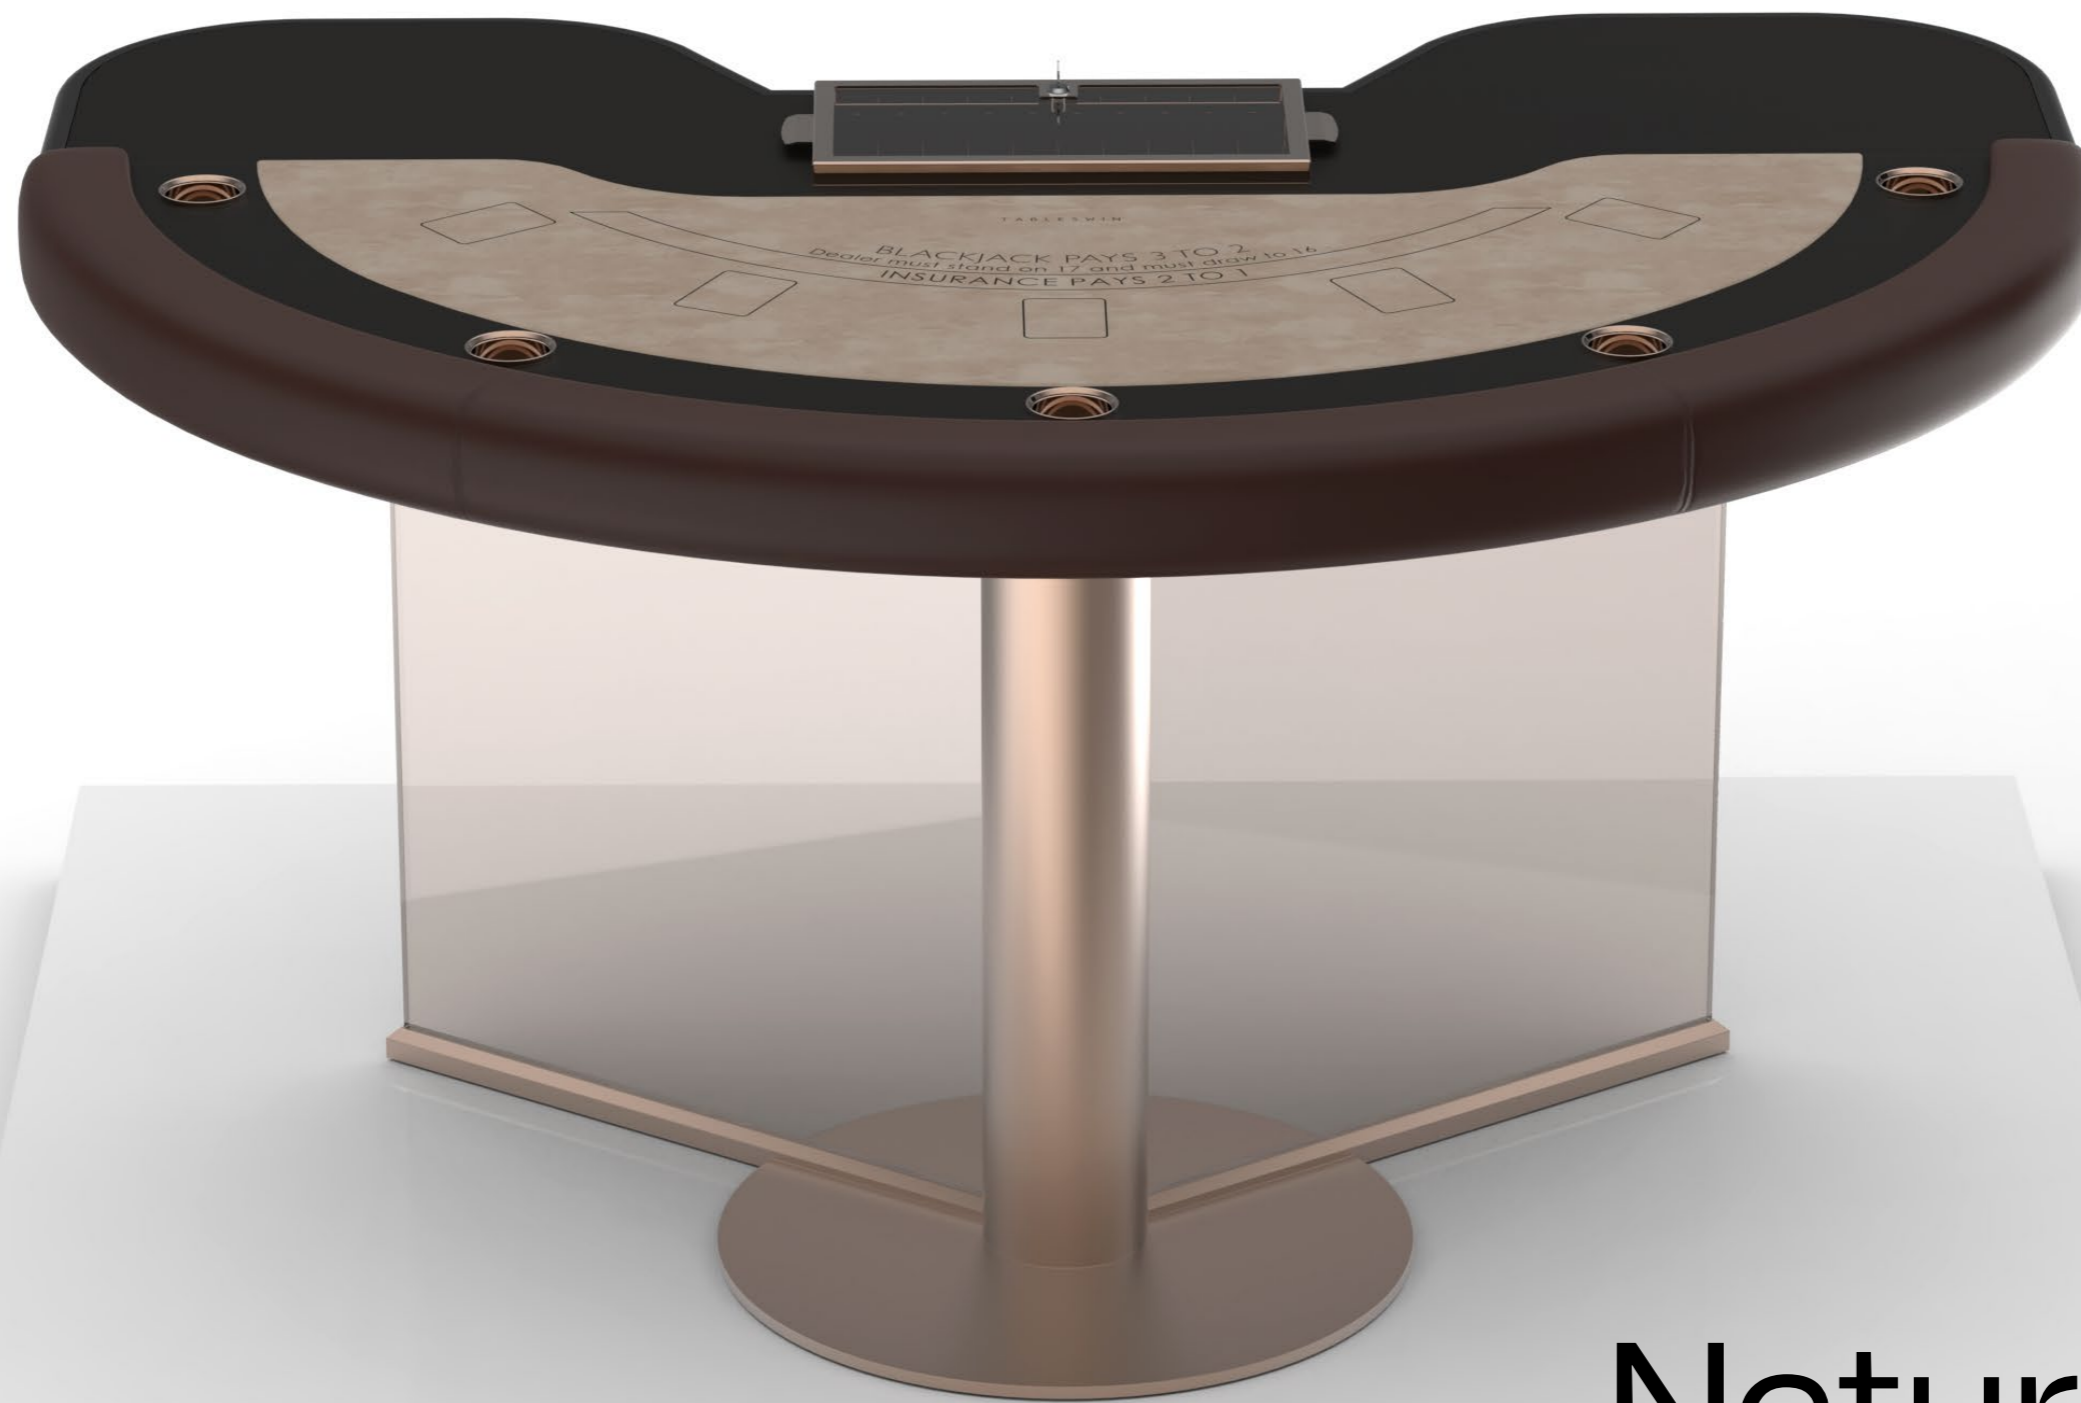

SMART & SECURE

Never one to bank its options, the built-in metal chip & card distributor guarantees a smart scure and flawlessly smooth gaming experience.

CUTTING-EDGE SUPPORT

Adding a cutting-edge feel to the bold design, split steel & glass supports and smart gaming tech enhance the table's crafted allure with sleek, performance-oriented style.

HOME GAMING

Natural 21

Dimension:
L 188 x W 122 x H 94 cm
L 74 x W 48 x 37 inches

Natural 21

Accessories

PVC Cards

Customizable PVC Casino Cards.
Dimension: 6,4 x 8,8 cm.

Drink Holder