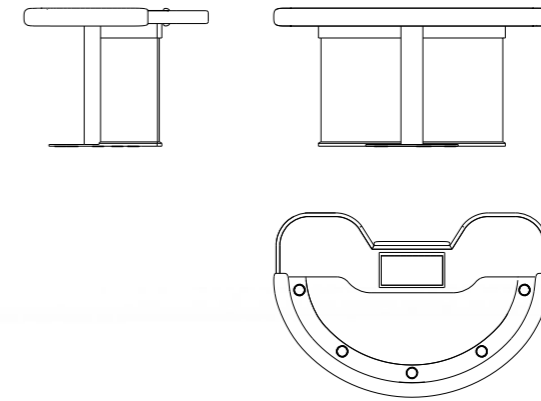

HOME GAMING

Natural 21

Dimension:
L 188 x W 122 x H 94 cm
L 74 x W 48 x 37 inches

Natural 21

Accessories

PVC Cards

Customizable PVC Casino Cards.
Dimension: 6,4 x 8,8 cm.

Drink Holder

Made in metal.
Diameter 8 cm.

Felt Brush

Brush for the cleaning of the gaming felt.

Chips

Customizable chips in ceramics.
Diameter 39 mm.

Chiptray 10 rows

Professional metal chiptray, 10 rows.
With lock and handles.