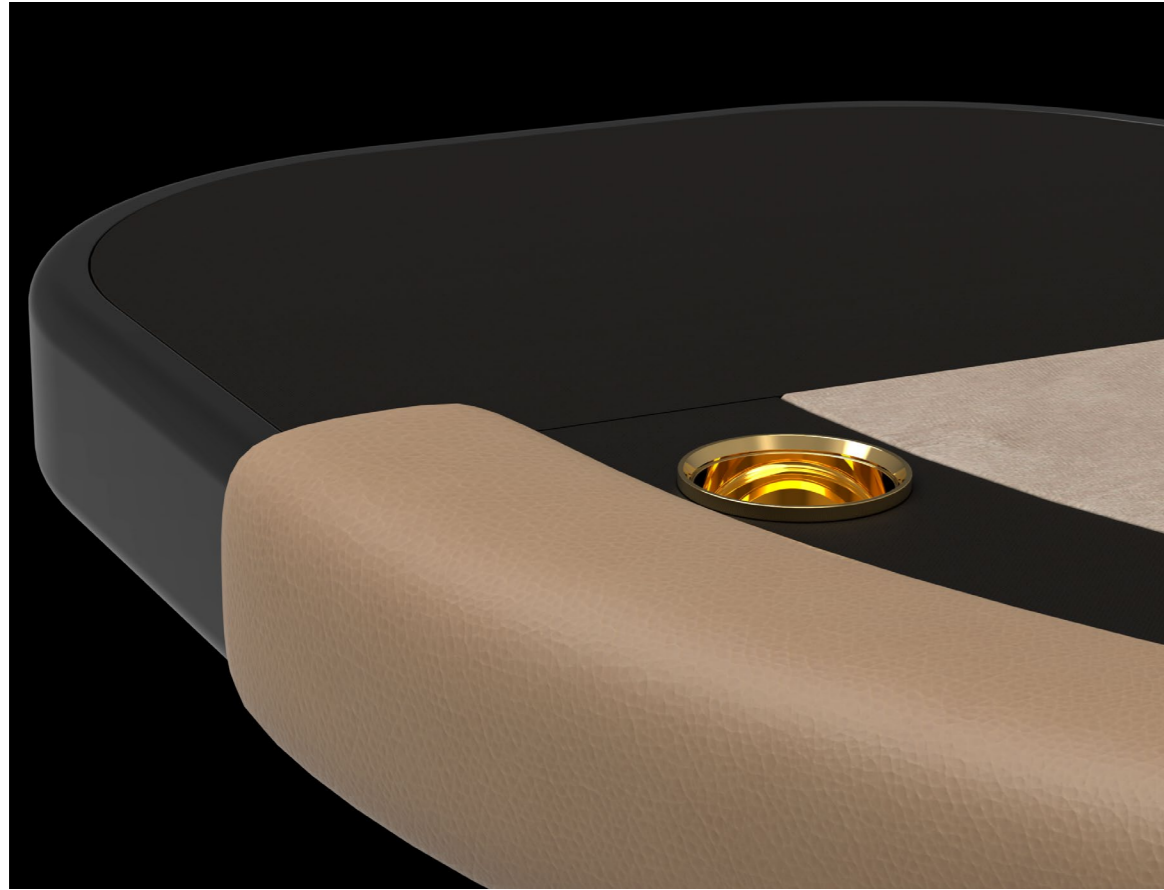

Dimension:
L 188 x W 122 x H 94 cm
L 74 x W 48 x 37 inches