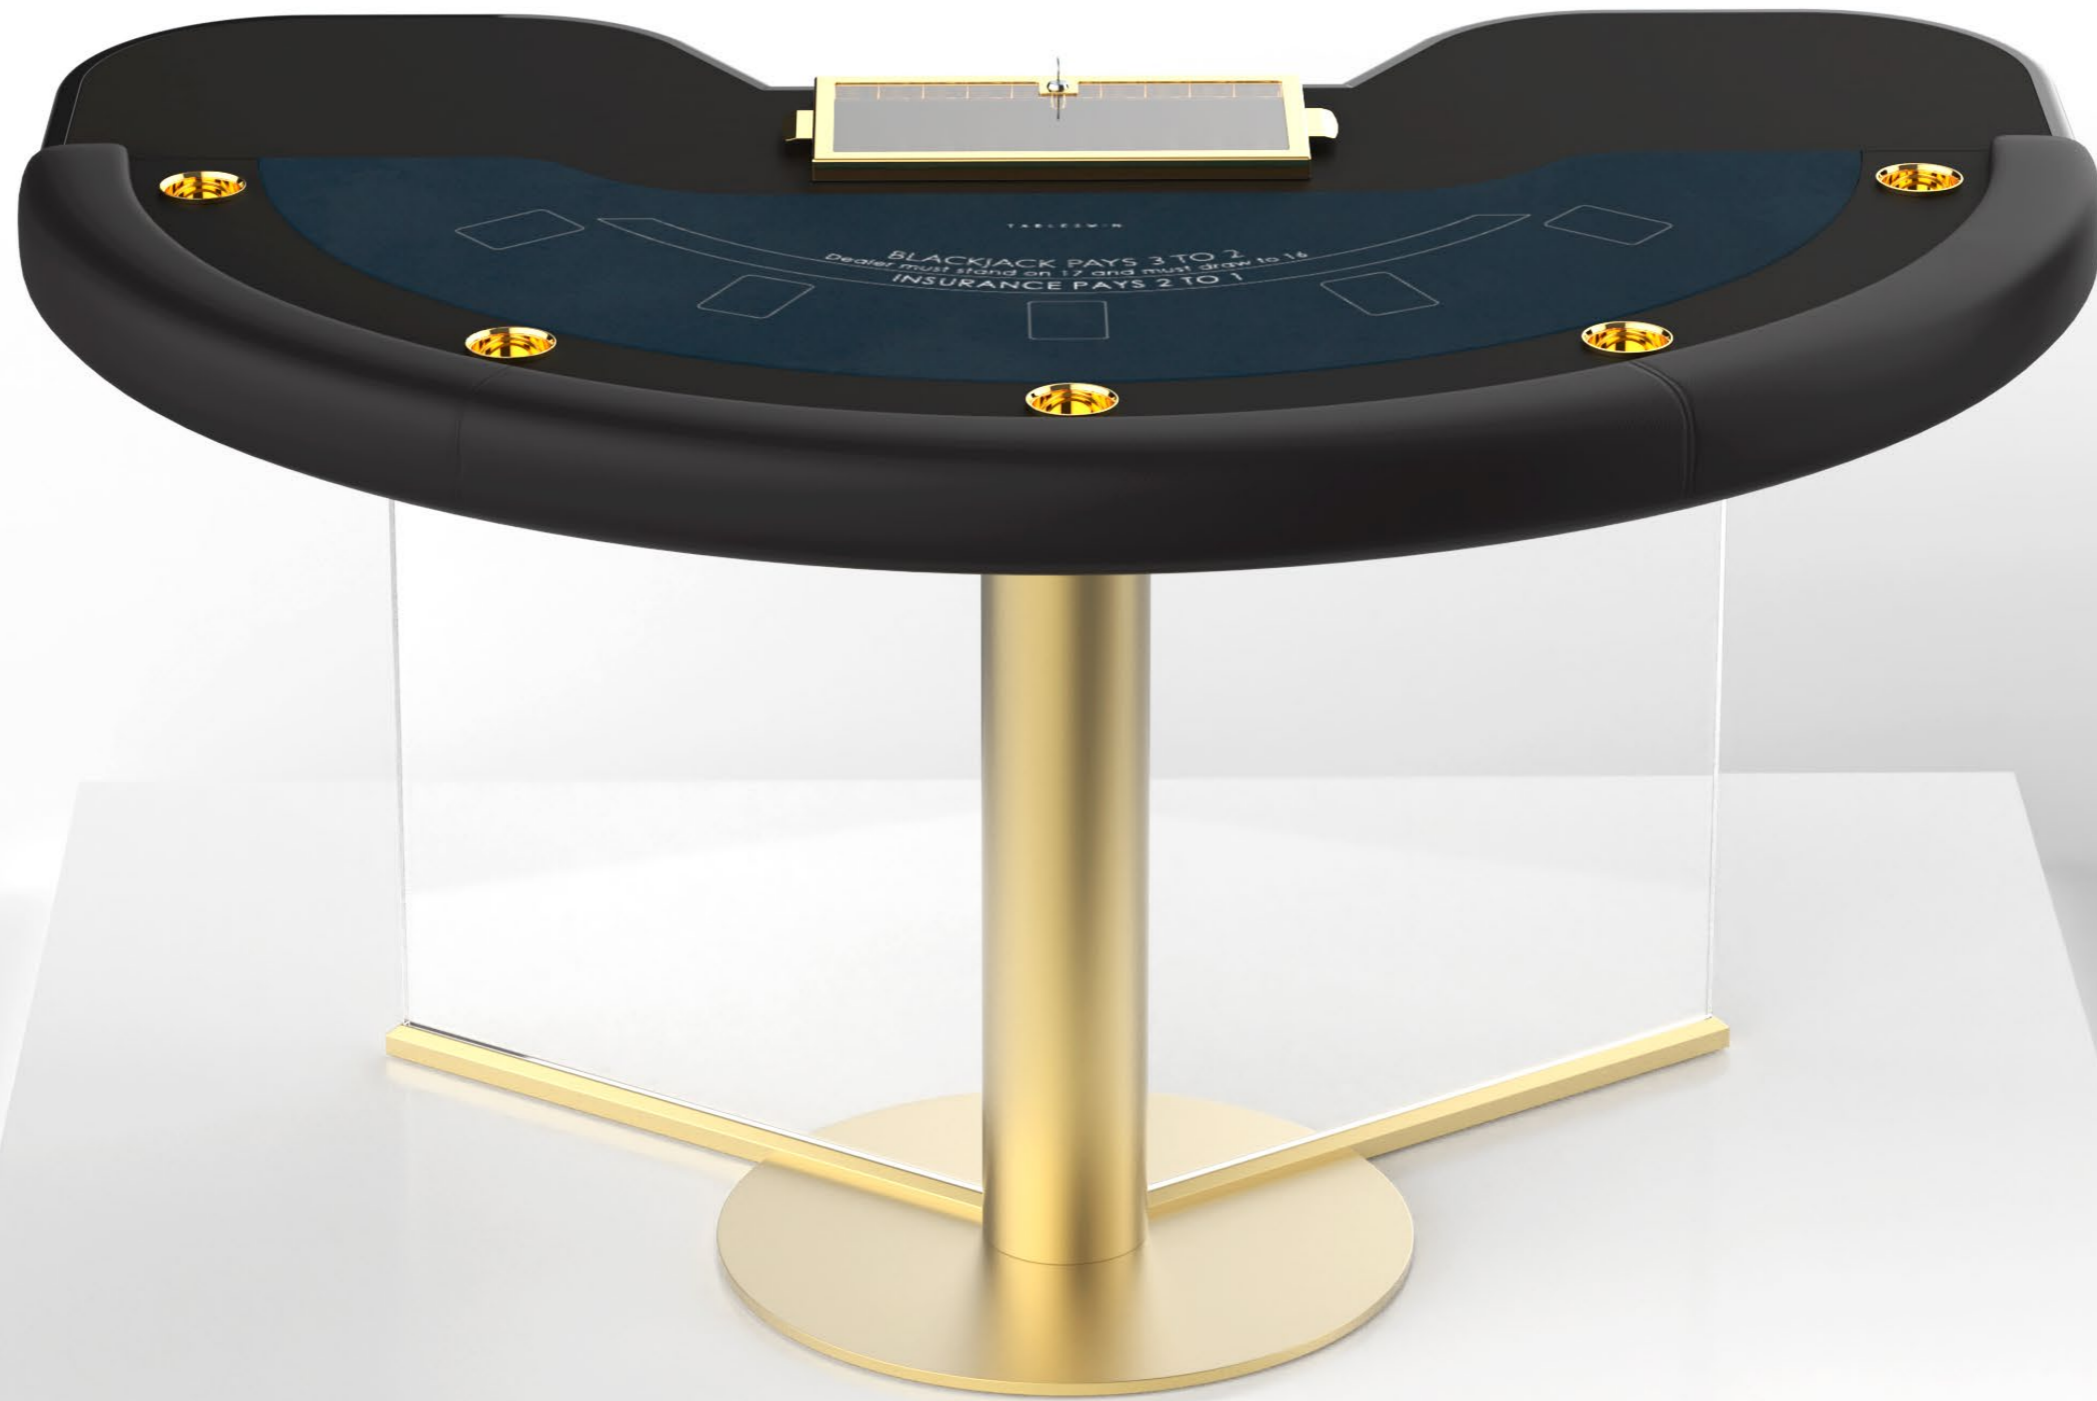

SMART & SECURE

Never one to bank its options, the built-in metal chip & card distributor guarantees a smart scure and flawlessly smooth gaming experience.

CUTTING-EDGE SUPPORT

Adding a cutting-edge feel to the bold design, split steel & glass supports and smart gaming tech enhance the table's crafted allure with sleek, performance-oriented style.

HOME GAMING

Natural 21

Dimension:
L 188 x W 122 x H 94 cm
L 74 x W 48 x 37 inches

Natural 21

Accessories

PVC Cards

Customizable PVC Casino Cards.
Dimension: 6,4 x 8,8 cm.

Drink Holder