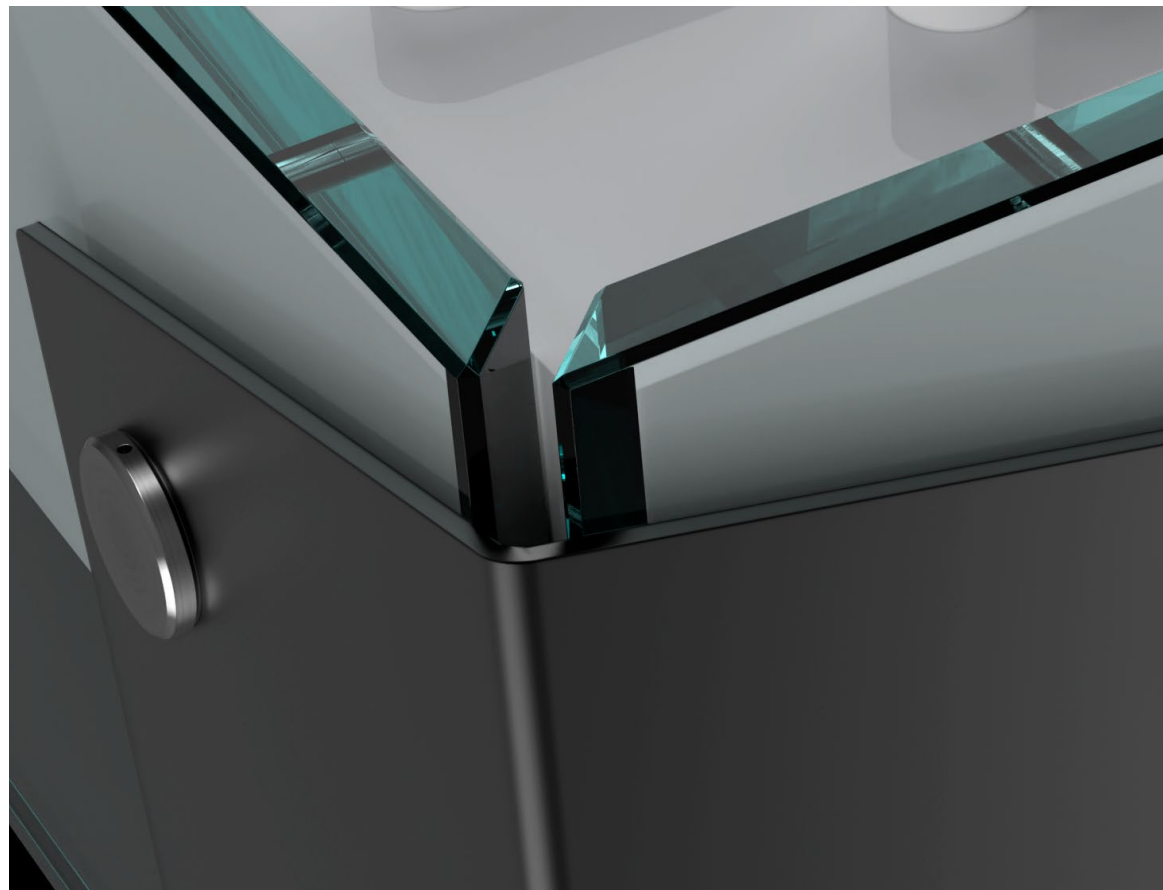

Chase

Dimension:
L 185 x W 93 x H 81 cm
L 73,23 x W 36,61 x H 31,89 inches