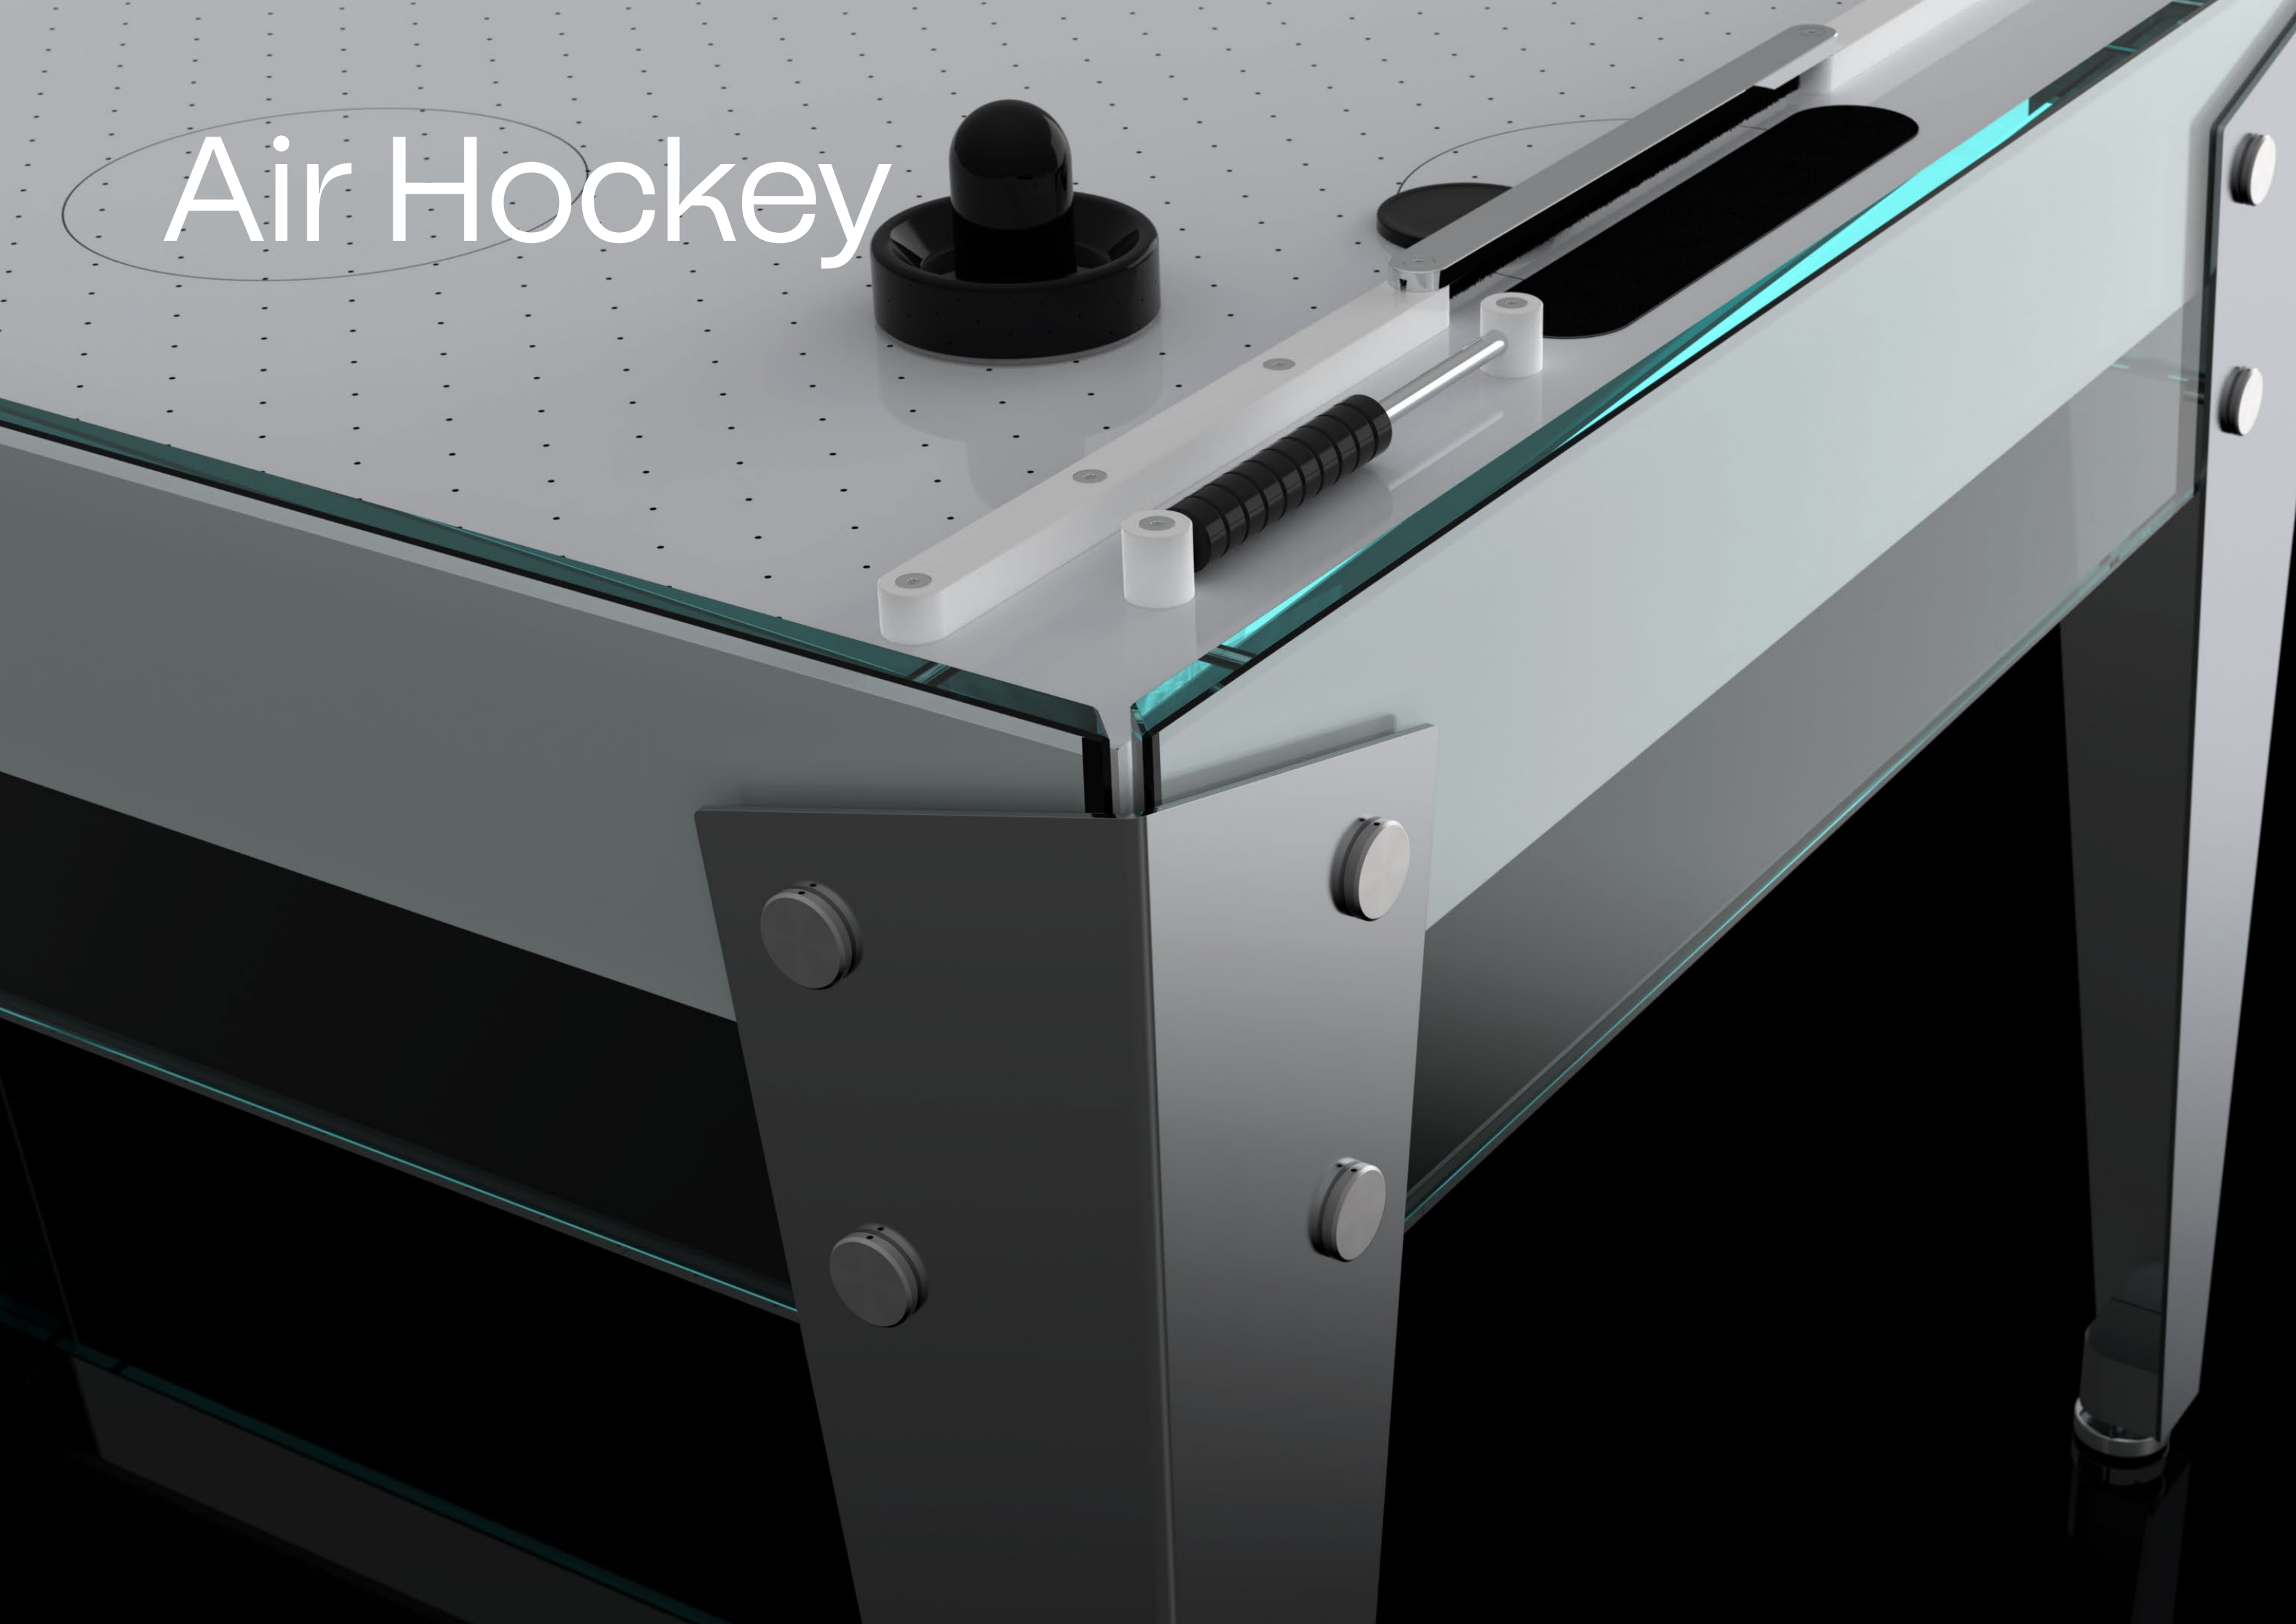

AIR HOCKEY

HOME GAMING

T A B L E S W I N

T A B L E S W I N

A winning tradition of innovation

With its unique made to measure approach to gaming design, Tableswin ups the stakes on any gaming session. Combining the signature comfort of bespoke luxury with the latest in gaming technology, our exclusive range offers trusted performance and smart solutions for uncompromising individuals and world-class casinos alike.

HOME GAMING
AIR HOCKEY

Air Hockey

Air Hockey

Smooth, hard and fast, Tableswin makes crossing the centerline an irresistible challenge, skill-shaped design makes it as striking to look at as it is to play.

URBAN LUXURY

Marking the clean aesthetic of its industrial style, a refined metal and glass framework defines the table's contemporary elegance, sleek galvanic tones and the understated luxury of the "marble of the future" solid surface top exhaust its urban-luxe look & feel.

HOME GAMING

Chase

Dimension:
L 185 x W 93 x H 81 cm
L 73,23 x W 36,61 x H 31,89 inches

Chase

Available Finishes

SOLID SURFACE

Alpine White

Black Pearl