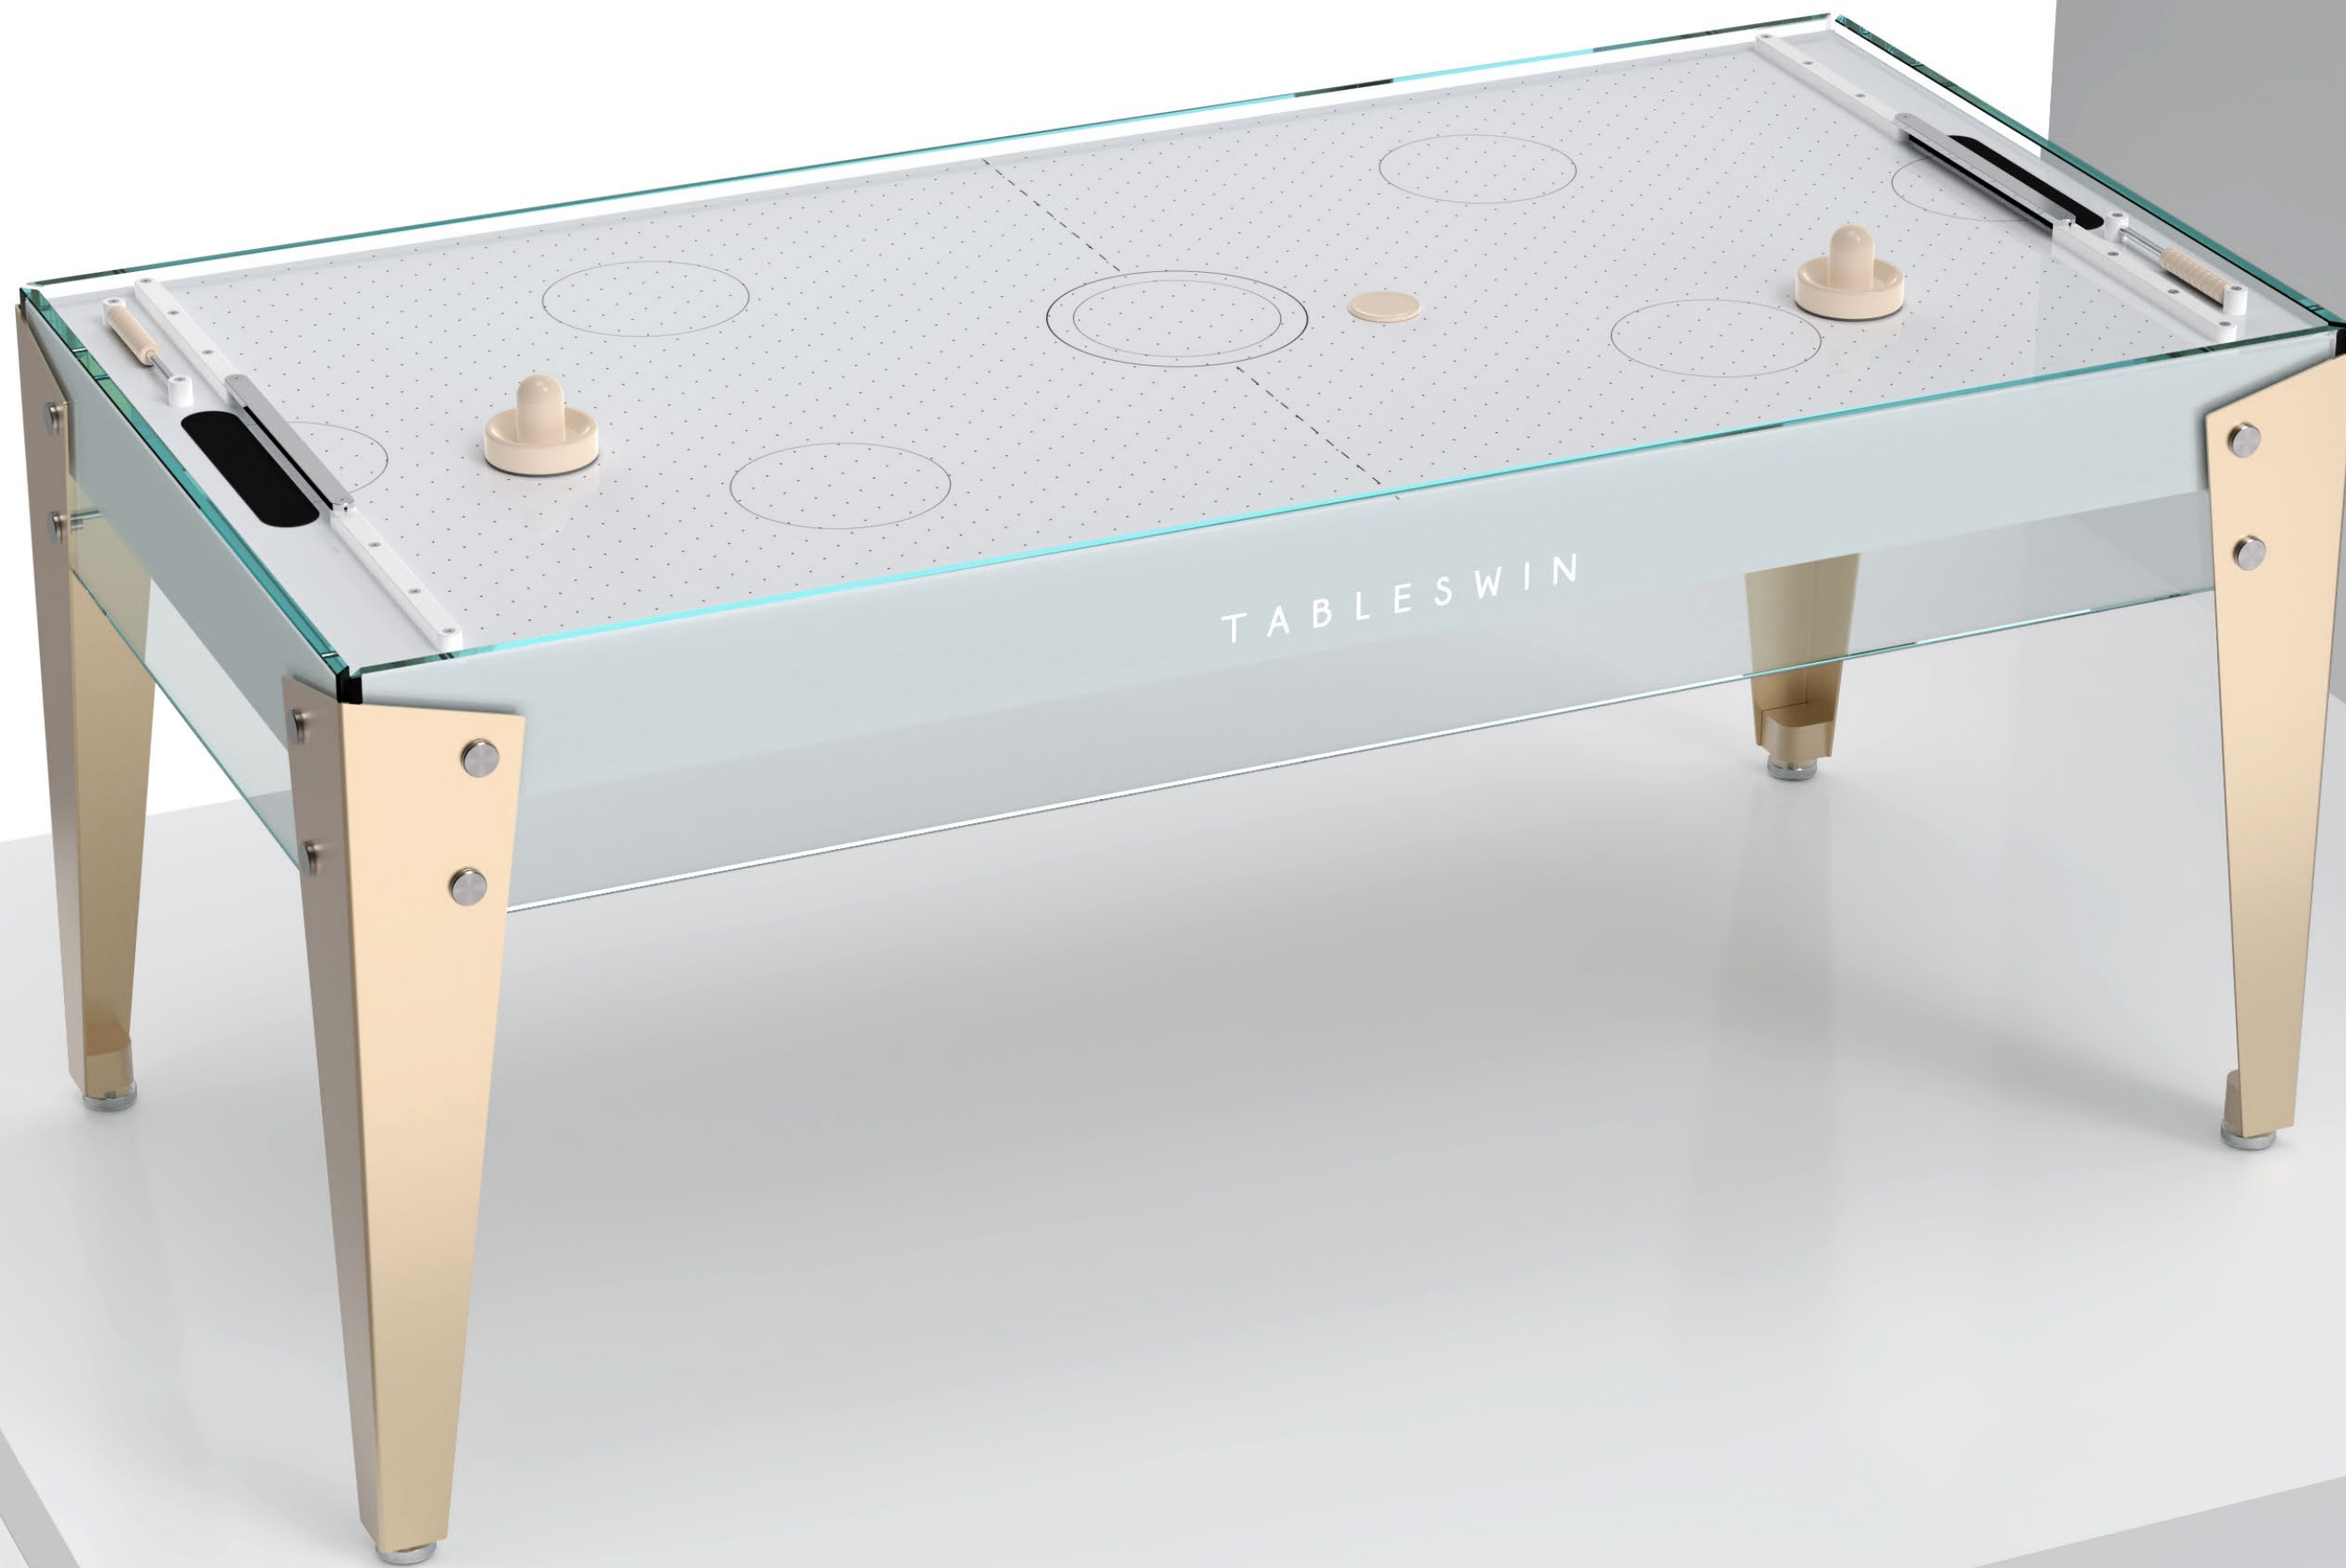

URBAN LUXURY

Marking the clean aesthetic of its industrial style, a refined metal and glass framework defines the table's contemporary elegance, sleek galvanic tones and the understated luxury of the "marble of the future" solid surface top exhaust its urban-luxe look & feel.

HOME GAMING

Chase

Dimension:
L 185 x W 93 x H 81 cm
L 73,23 x W 36,61 x H 31,89 inches

Chase

Available Finishes

SOLID SURFACE

Alpine White

Black Pearl