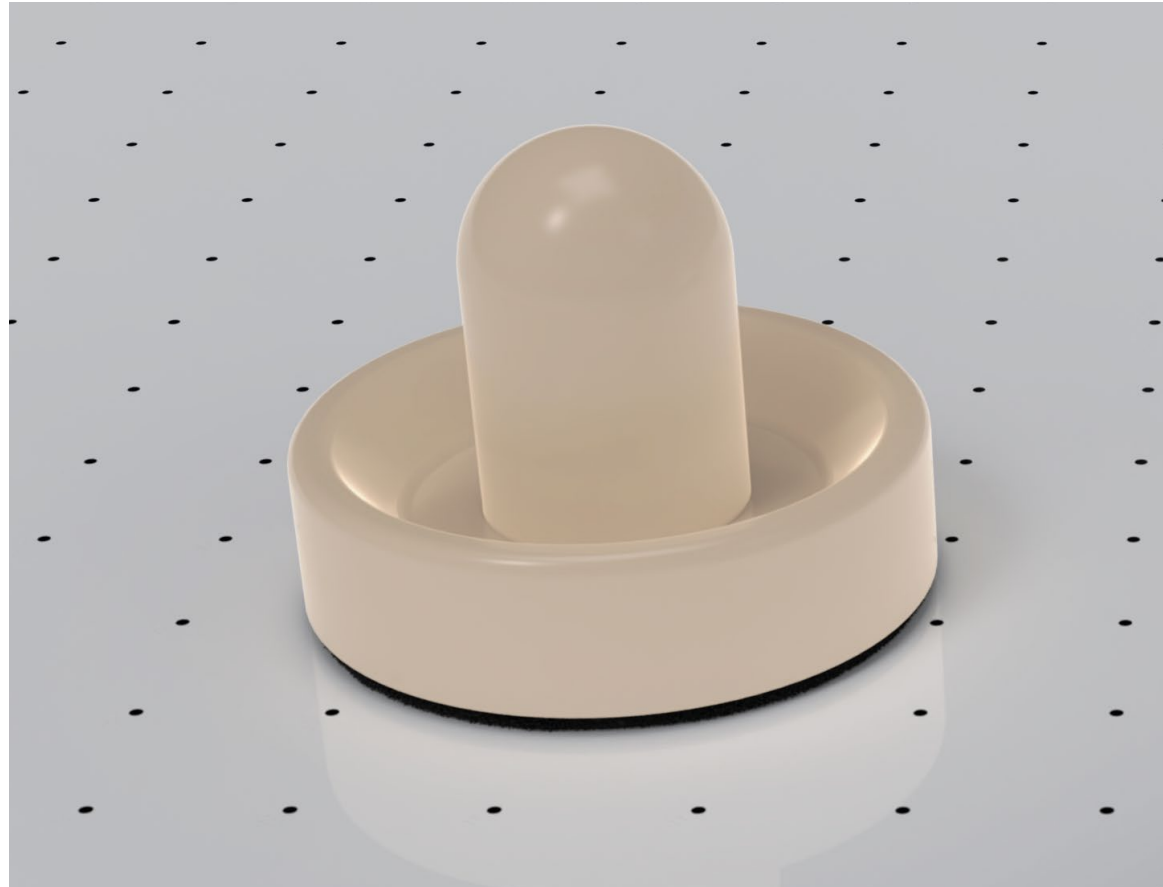

Chase

Dimension:
L 185 x W 93 x H 81 cm
L 73,23 x W 36,61 x H 31,89 inches