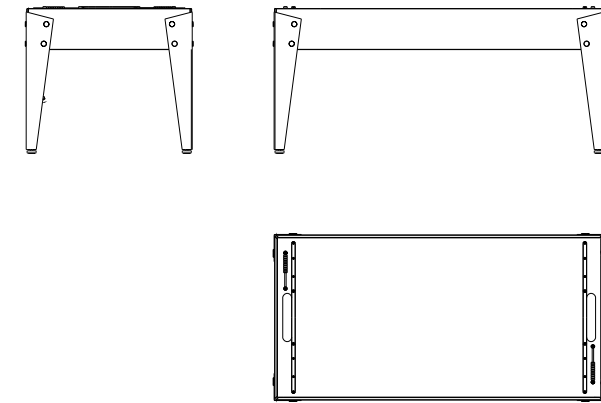

HOME GAMING

Chase

Dimension:
L 185 x W 93 x H 81 cm
L 73,23 x W 36,61 x H 31,89 inches

Chase

Available Finishes

SOLID SURFACE

Alpine White

Black Pearl