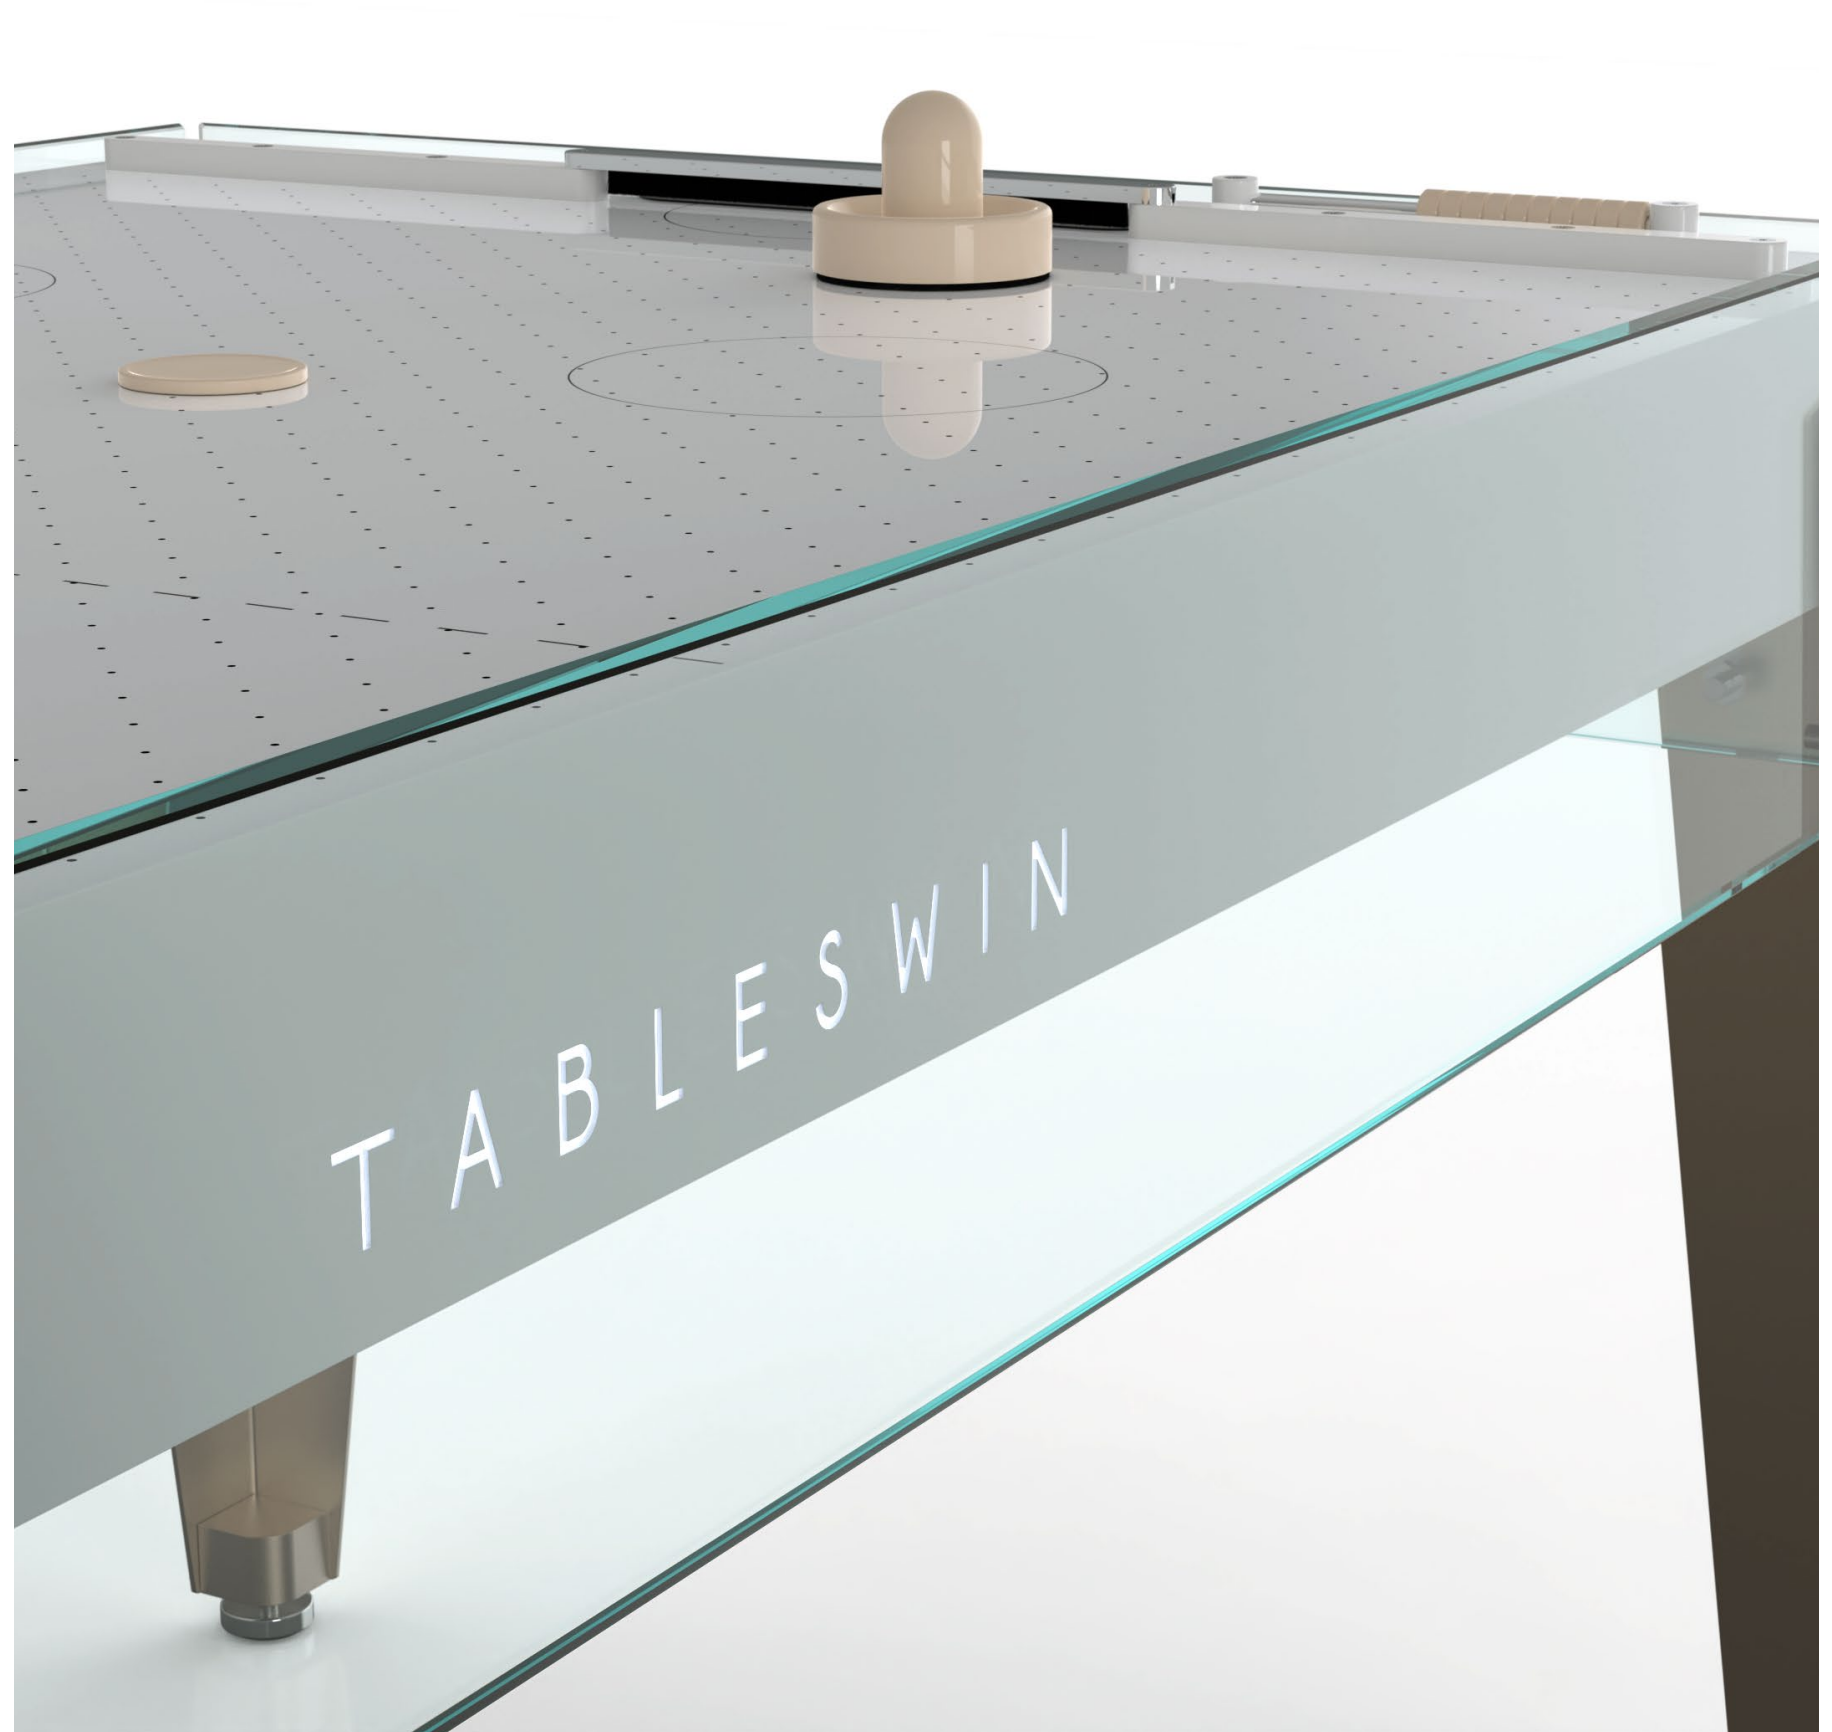

HOME GAMING
AIR HOCKEY

Air Hockey

Air Hockey

Smooth, hard and fast, Tableswin makes crossing the centerline an irresistible challenge, skill-shaped design makes it as striking to look at as it is to play.

URBAN LUXURY

Marking the clean aesthetic of its industrial style, a refined metal and glass framework defines the table's contemporary elegance, sleek galvanic tones and the understated luxury of the "marble of the future" solid surface top exhaust its urban-luxe look & feel.

HOME GAMING

Chase

Dimension:
L 185 x W 93 x H 81 cm
L 73,23 x W 36,61 x H 31,89 inches

Chase

Available Finishes

SOLID SURFACE

Alpine White

Black Pearl