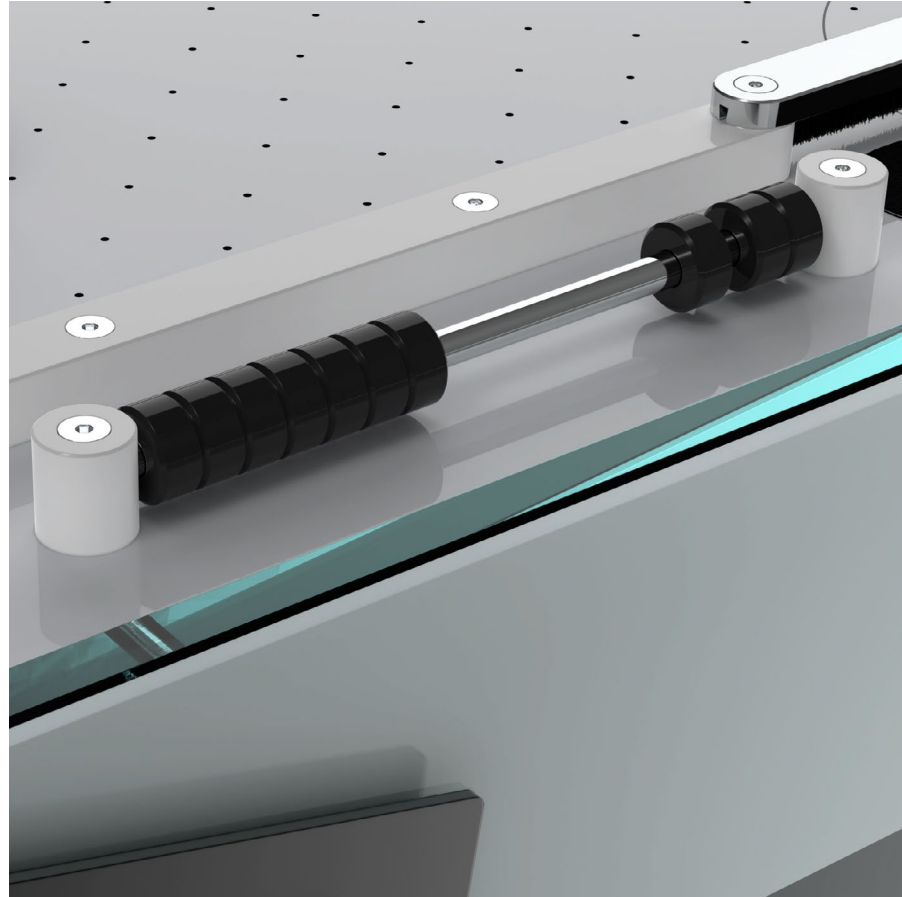

AIR HOCKEY

HOME GAMING

T A B L E S W I N

T A B L E S W I N

A winning tradition of innovation

With its unique made to measure approach to gaming design, Tableswin ups the stakes on any gaming session. Combining the signature comfort of bespoke luxury with the latest in gaming technology, our exclusive range offers trusted performance and smart solutions for uncompromising individuals and world-class casinos alike.

HOME GAMING
AIR HOCKEY

Air Hockey

Air Hockey

Smooth, hard and fast, Tableswin makes crossing the centerline an irresistible challenge, skill-shaped design makes it as striking to look at as it is to play.

URBAN LUXURY

Marking the clean aesthetic of its industrial style, a refined metal and glass framework defines the table's contemporary elegance, sleek galvanic tones and the understated luxury of the "marble of the future" solid surface top exhaust its urban-luxe look & feel.