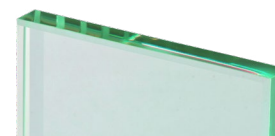

HOME GAMING

Chase

Dimension:
L 185 x W 93 x H 81 cm
L 73,23 x W 36,61 x H 31,89 inches

Chase

Available Finishes

SOLID SURFACE

Alpine White

Black Pearl

GLASS

Float

Extra - Clear

Dark Smoked

METAL

Polished Gold

Matt Gold

Polished Chrome