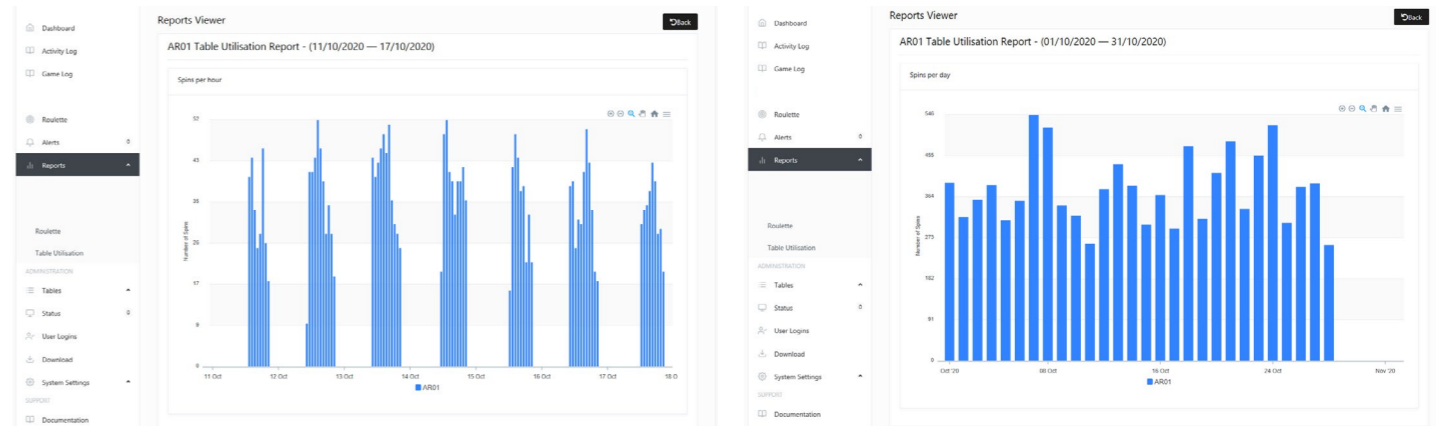

STATISTICS SOFTWARE

TABLESWIN WHEEL PERFORMANCE

Thanks to Tableswin Wheel Performance, the operator can easily keep an eye on the progress of one or more wheels in real time. The information collected relates to the number of spins, the history of the winning numbers and many other useful information for the operator to understand if there are any malfunctions. All these data are expressed through easy-to-understand graphs and can also be exported to be used in the best possible way by the Casino for any analysis.