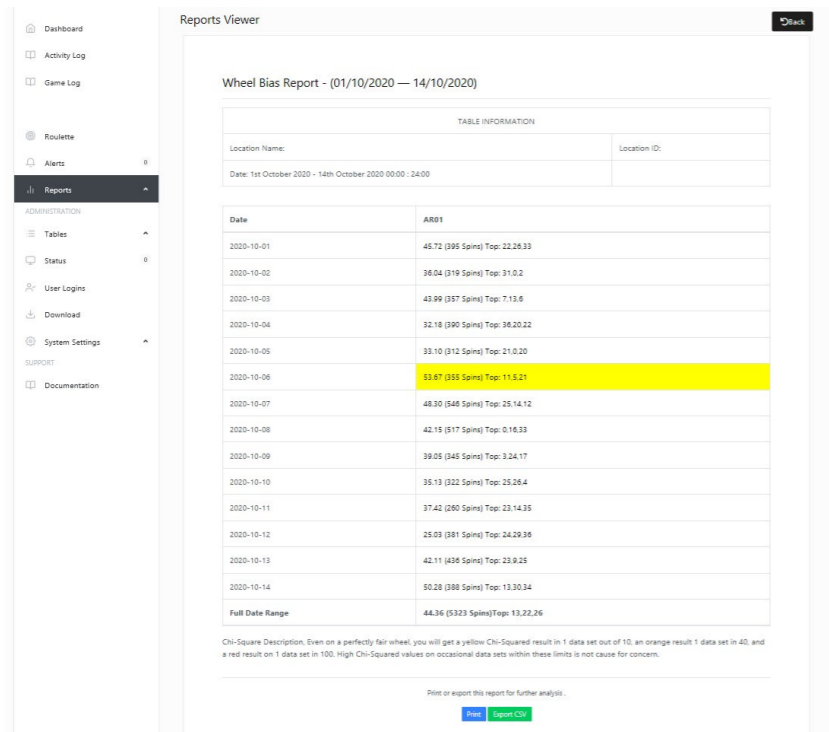

CUSTOM ADVERTISING

Display promotional material and custom advertising. Possibility to show also the payable that changes automatically when you change min/max.

TIPO PUNTATA	MIN €5 EURO		MAX €300 EURO	
	MIN	MAX	MIN	MAX
BIENO	€ 5.00	€ 300.00	€ 5.00	€ 300.00
CAVALLO	€ 5.00	€ 300.00	€ 5.00	€ 300.00
TERZINA	€ 5.00	€ 300.00	€ 5.00	€ 300.00
CARNE	€ 5.00	€ 300.00	€ 5.00	€ 300.00
SCISSORI	€ 5.00	€ 300.00	€ 5.00	€ 300.00
COLONNE E DOZZINE	€ 20.00	€ 800.00	€ 20.00	€ 800.00
COMBINAZIONI SEMPLICI	€ 20.00	€ 1.000.00	€ 20.00	€ 1.000.00

STATISTICS SOFTWARE

TABLESWIN WHEEL PERFORMANCE

Thanks to Tableswin Wheel Performance, the operator can easily keep an eye on the progress of one or more wheels in real time. The information collected relates to the number of spins, the history of the winning numbers and many other useful information for the operator to understand if there are any malfunctions. All these data are expressed through easy-to-understand graphs and can also be exported to be used in the best possible way by the Casino for any analysis.