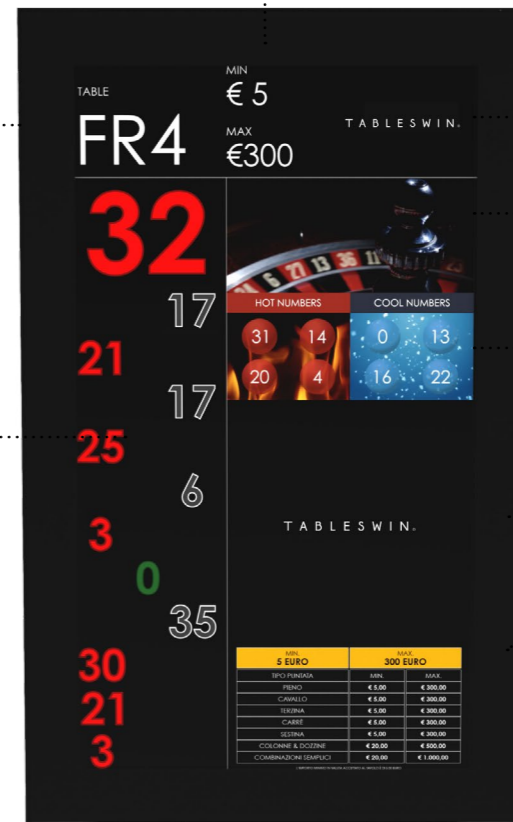

NUMBER LISTING

Shows the last winning numbers.

CASINO LOGO

The casino's logo and colors can be integrated into the display to enhance brand identity.

VIDEO ANIMATION

Shows the winning number.

HOT/COOL NUMBERS

Shows the last hot and cool numbers calculated on the last 300 games.

CUSTOM ADVERTISING

Display promotional material and custom advertising. Possibility to show also the payable that changes automatically when you change min/max.