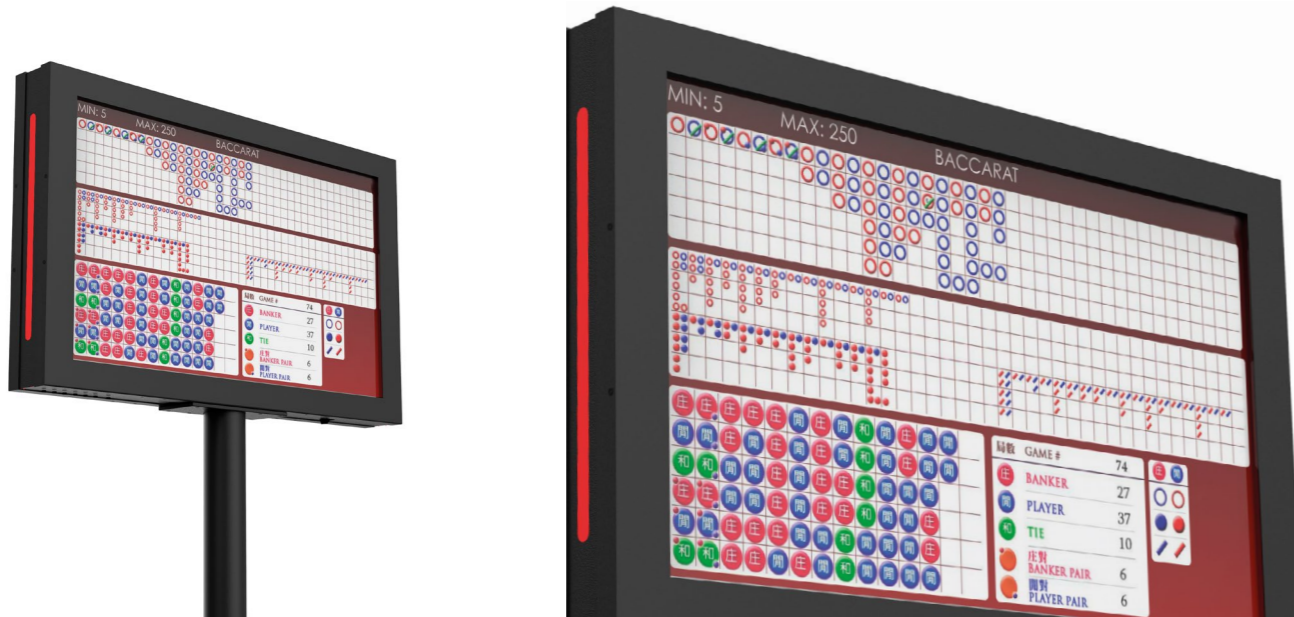

T A B L E S W I N .

WINSCREEN - OVERVIEW

Winscreen™ interactive displays bring the excitement of multimedia broadcasting to the casino floor. Sited at the table, Winscreen™ shows game results as they happen, broadcasts promotional messages and delivers customer service information including table limits, game rules, paytables, progressive jackpots and service call features.

STATISTICS SOFTWARE

TABLESWIN WHEEL PERFORMANCE

Thanks to Tableswin Wheel Performance, the operator can easily keep an eye on the progress of one or more wheels in real time. The information collected relates to the number of spins, the history of the winning numbers and many other useful information for the operator to understand if there are any malfunctions. All these data are expressed through easy-to-understand graphs and can also be exported to be used in the best possible way by the Casino for any analysis.

WINSCREEN FOR BACCARAT

Baccarat will be easier to play with Winscreen™ HD graphics. With manual entry via keypad, Winscreen is the ideal product to enhance your Baccarat and Punto Banco tables.

Winscreen works with:
- Manual input (by keypad)

WINSCREEN FOR BLACKJACK

Blackjack Winscreen is exactly what you need when you're looking for technology and fun together, thanks to the wide range of customization and animations at your fingertip. Results and statistics can be entered manually with the numeric keypad.