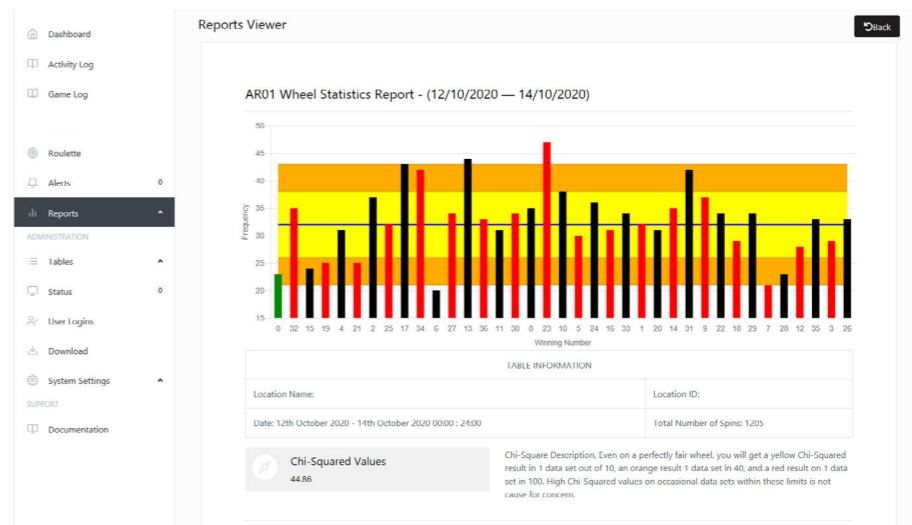

STATISTICS SOFTWARE

TABLESWIN WHEEL PERFORMANCE

Thanks to Tableswin Wheel Performance, the operator can easily keep an eye on the progress of one or more wheels in real time. The information collected relates to the number of spins, the history of the winning numbers and many other useful information for the operator to understand if there are any malfunctions. All these data are expressed through easy-to-understand graphs and can also be exported to be used in the best possible way by the Casino for any analysis.