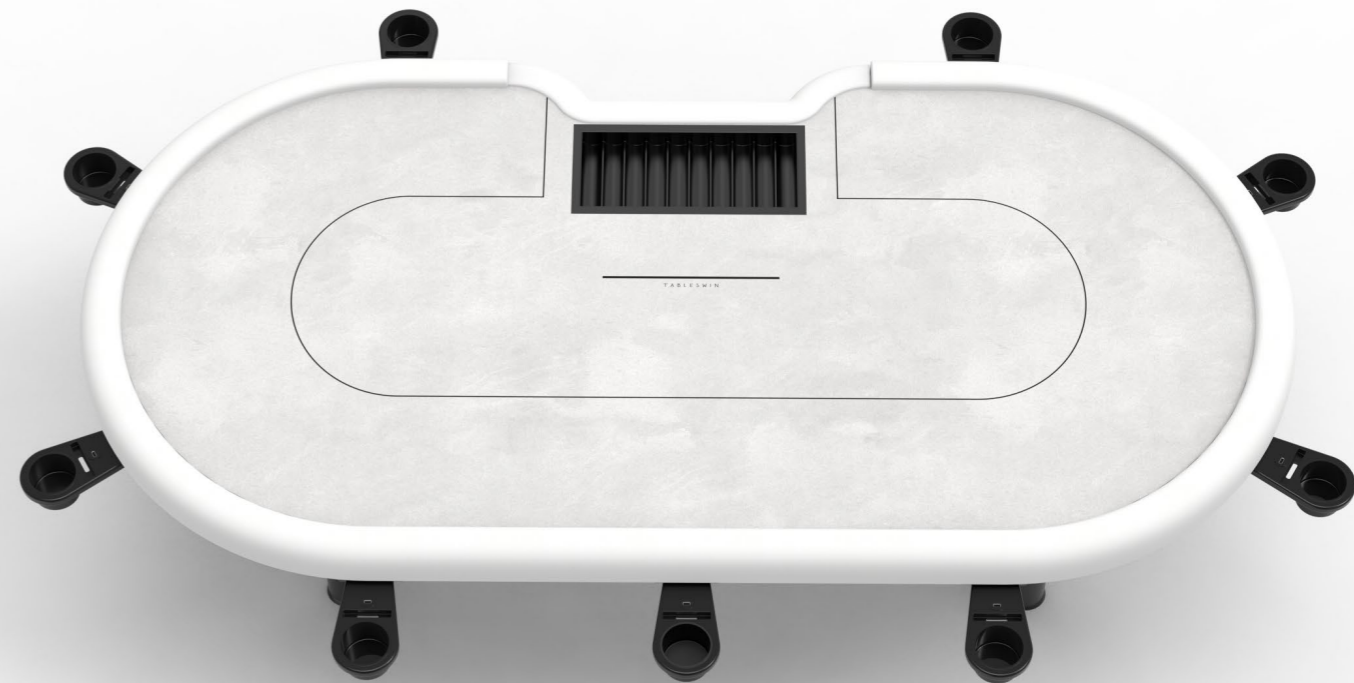

## Swipe

Swipe is designed to take your gaming experience to next level. It is a foldable cup holder with an integrated USB charging slot that can be mounted easily to any existing table. Being made from high-quality polypropylene using state-of-the-art CNC machining technology, swipe have a long lifespan. Upto nine swipes can be mounted on the same table making it convenient for every player.

Foldable and  
Easy to mount on any table

Dimension:  
L 322.5 x W 142 x H 76 mm  
L 12.7 x W 5.6 x H 3 inches