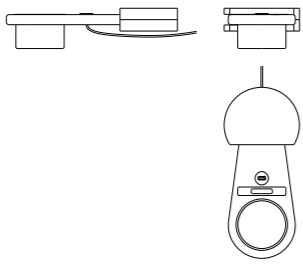

## Swipe

Swipe is designed to take your gaming experience to next level. It is a foldable cup holder with an integrated USB charging slot that can be mounted easily to any existing table. Being made from high-quality polypropylene using state-of-the-art CNC machining technology, swipe have a long lifespan. Upto nine swipes can be mounted on the same table making it convenient for every player.

Foldable and  
Easy to mount on any table

Dimension:  
L 322.5 x W 142 x H 76 mm  
L 12.7 x W 5.6 x H 3 inches